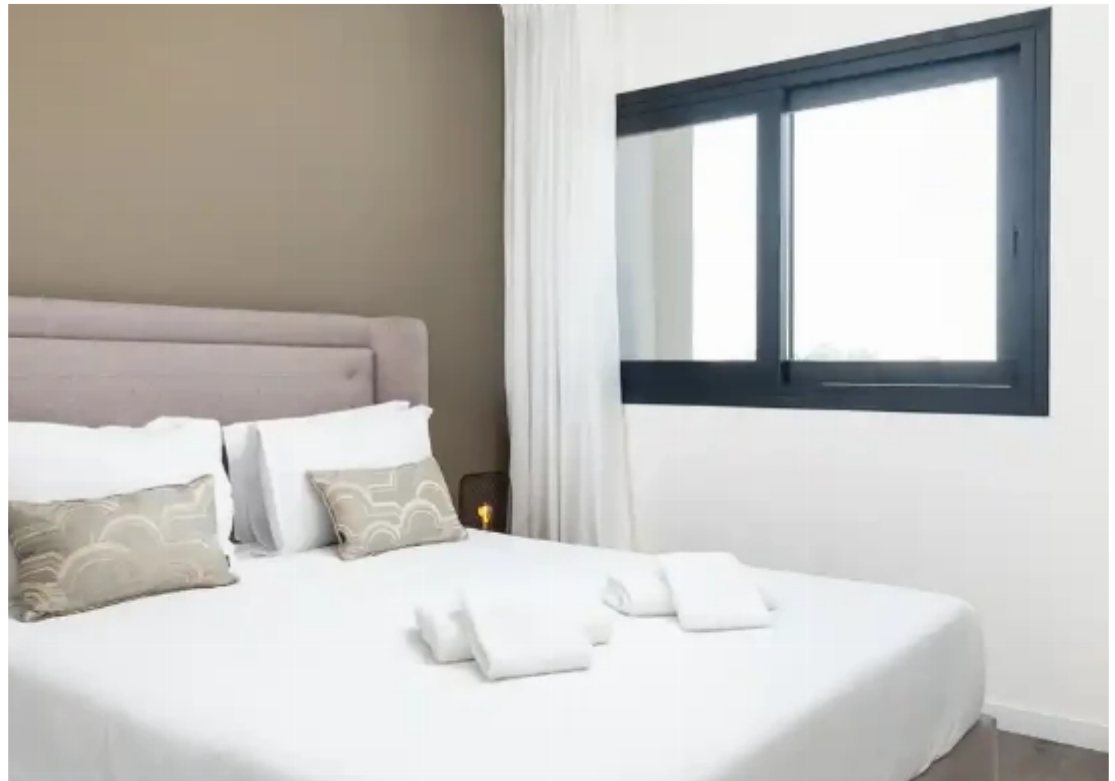

2-bedroom apartment to rent

€2.400

Limassol, Mediterranean-Hospital-Agia-Phyla-Agia-Fylaxis-3117 ,
Cyprus

Offered at: €2,400

Estate ID: 51087

Ref: ba5344607

NET internal area: **90**

Bathrooms: **2**

Bedrooms: **2**

Parking spaces: **Uncovered cars**

Available from: **2024-07-18**

Offered at: **2,400**

Type: **Apartment**

Sunset Gardens is located in an area of rapid growth, situated between the Integrated Casino Resort and Limassol Greens Golf Resort, near the Limassol City Centre. Facilities: 2 Communal pools Sanctum Fitness Center Coworking area Basket,paddle and tennis court Services: Weekly Housekeeping Weekly Linen and towels change Security 24/7 Electricity,waterboard,Internet bills included in the price....