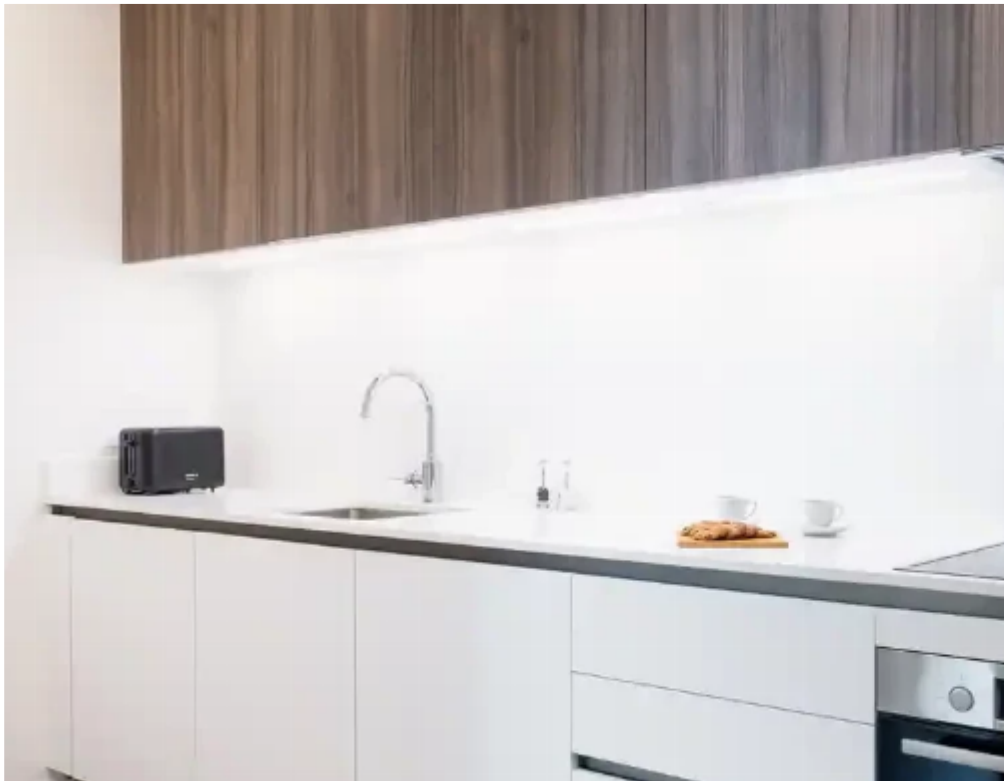

2-bedroom apartment to rent

€2.400

Limassol, Mediterranean-Hospital-Agia-Phyla-Agia-Fylaxis-3117 ,
Cyprus

Offered at: €2,400

Estate ID: 51087

Ref: ba5344607

NET internal area: **90**

Bathrooms: **2**

Bedrooms: **2**

Parking spaces: **Uncovered cars**

Available from: **2024-07-18**

Offered at: **2,400**

Type: **Apartment**

Sunset Gardens is located in an area of rapid growth, situated between the Integrated Casino Resort and Limassol Greens Golf Resort, near the Limassol City Centre. Facilities: 2 Communal pools Sanctum Fitness Center Coworking area Basket,paddle and tennis court Services: Weekly Housekeeping Weekly Linen and towels change Security 24/7 Electricity,waterboard,Internet bills included in the price....