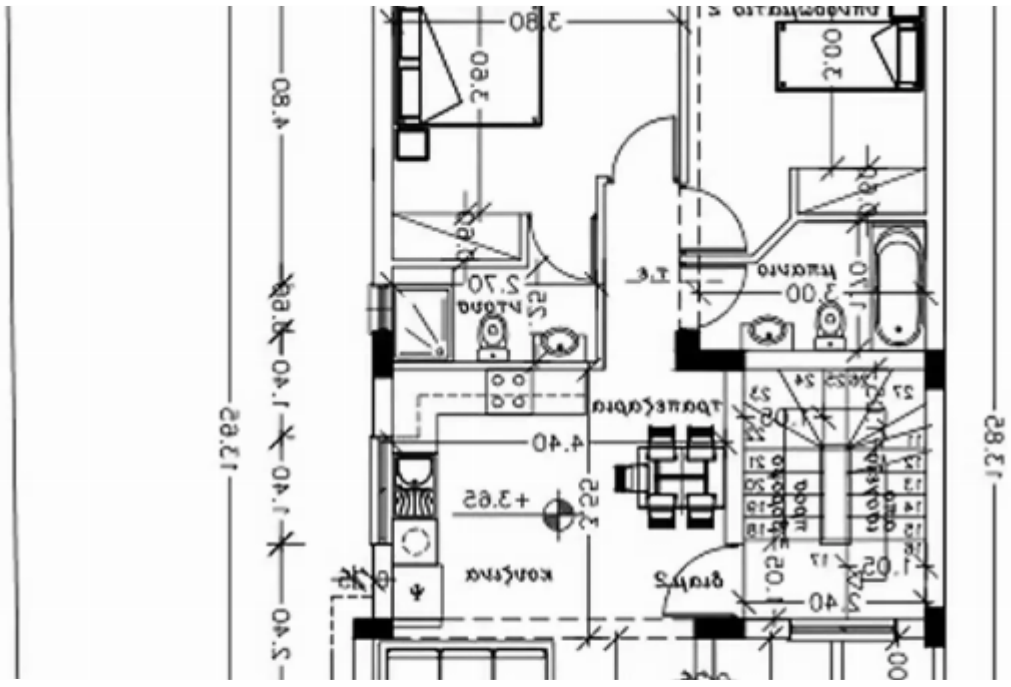

## 2-bedroom semi-detached for sale €230.000

Limassol, Ilia-Kannaourou-St-Ypsonas-4186 , Cyprus

**Offered at:** €218,000

**Estate ID:** 51714

**Ref:** ba5349054

NET internal area: **82**

Bathrooms: **2**

Bedrooms: **2**