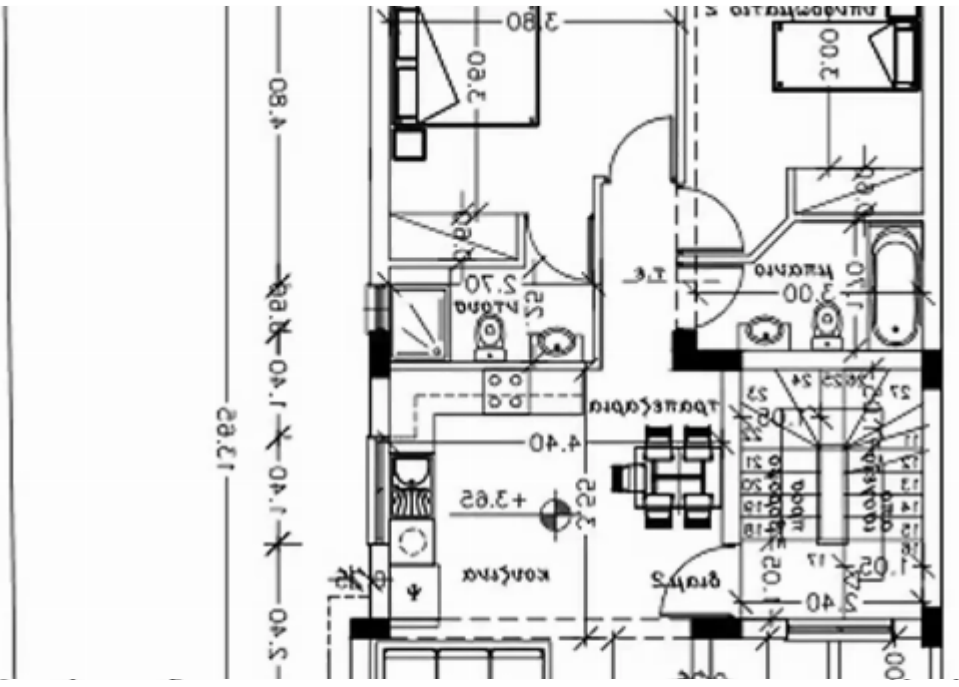

## 2-bedroom semi-detached for sale €230.000

Limassol, Ilia-Kannaourou-St-Ypsonas-4186 , Cyprus

**Offered at:** €218,000

**Estate ID:** 51714

**Ref:** ba5349054

NET internal area: **82**

Bathrooms: **2**

Bedrooms: **2**