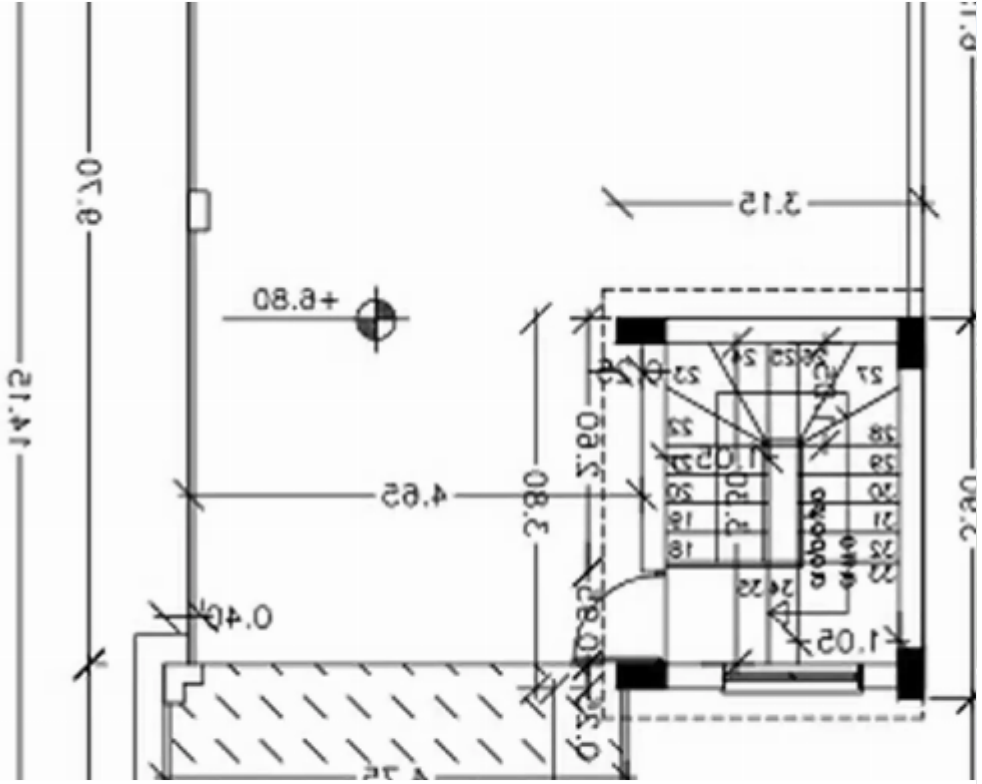

## 2-bedroom semi-detached for sale €230.000

Limassol, Ilia-Kannaourou-St-Ypsonas-4186 , Cyprus

**Offered at:** €218,000

**Estate ID:** 51714

**Ref:** ba5349054

NET internal area: **82**

Bathrooms: **2**

Bedrooms: **2**