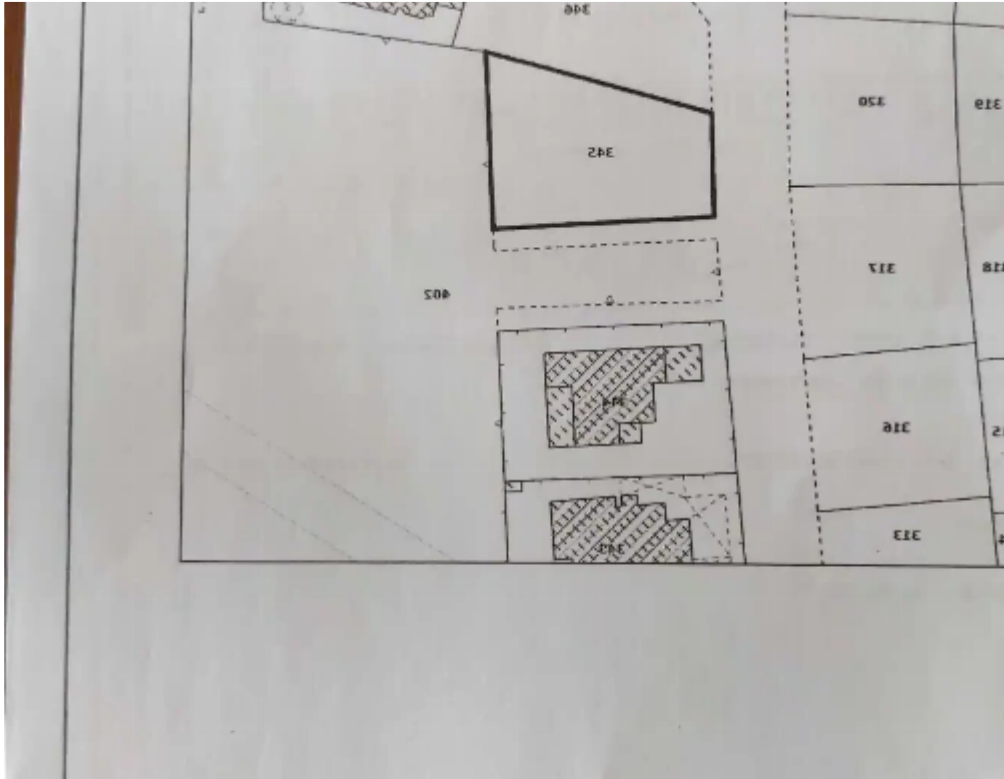

ΕΠΙΤΡΟΦΗ ΚΙΝΗΣΗΣ ΙΔΙΟΚΤΗΤΩΝ

Ελεγχόμενη Εγγραφή : 02\12\2023

Υπερβολή φάρκων : 2\1\25\2023

Αριθμός : 88420\1\1

Όνομα και Αριθμός

Μερίδιο

0,00

ΑΚΡΑΙΟΜΑΤΑ \ ΔΟΥΛΕΙΕΣ

ΧΡΗΜΑΤΟΕΙΣ

ΔΙΚΟΝΕΣ