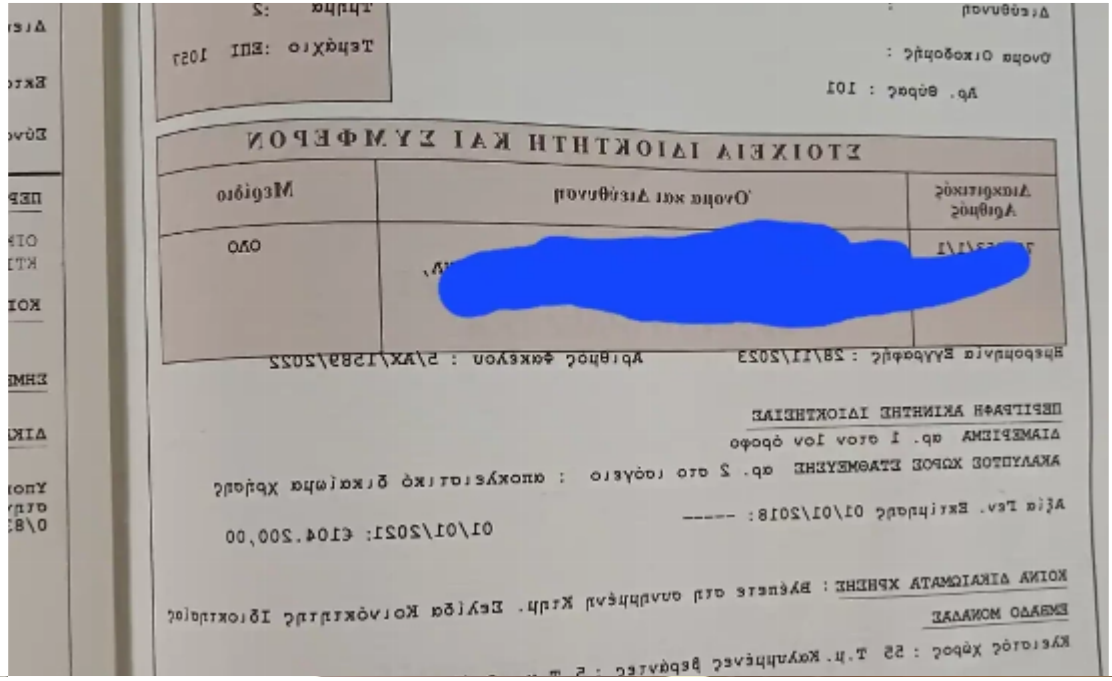

# 1-bedroom apartment f?r s?le

Limassol, Agia-Varvaras-Church-Zakaki-3047 , Cyprus

Offered at: €470,000

Estate ID: 52332

Ref: ba5351150

Bathrooms: **1**

Bedrooms: **1**

Parking spaces: **Uncovered cars**