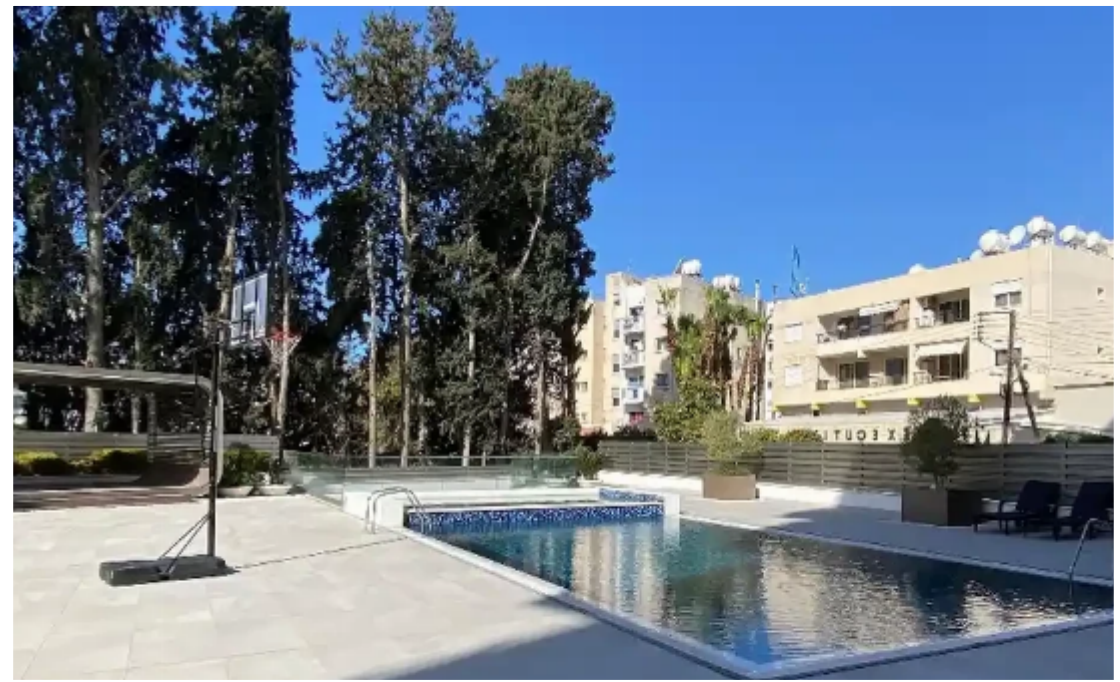

2-bedroom apartment to rent

€3.000

Limassol, Spyrou-Kyprianou-St-Potamos-Germasogeias-4042 ,
Cyprus

Offered at: €2,950

Estate ID: 52357

Ref: ba5351183

NET internal area: **140**

Bathrooms: **3**

Bedrooms: **2**

Parking spaces: **Covered cars**

Available from: **2024-07-23**

Offered at: **2,950**

Type: **Apartment**

2 beds 3 baths 140 sqm 2017 swimming pool kids playground 2nd floor covered parking fully furnished close to the sea...