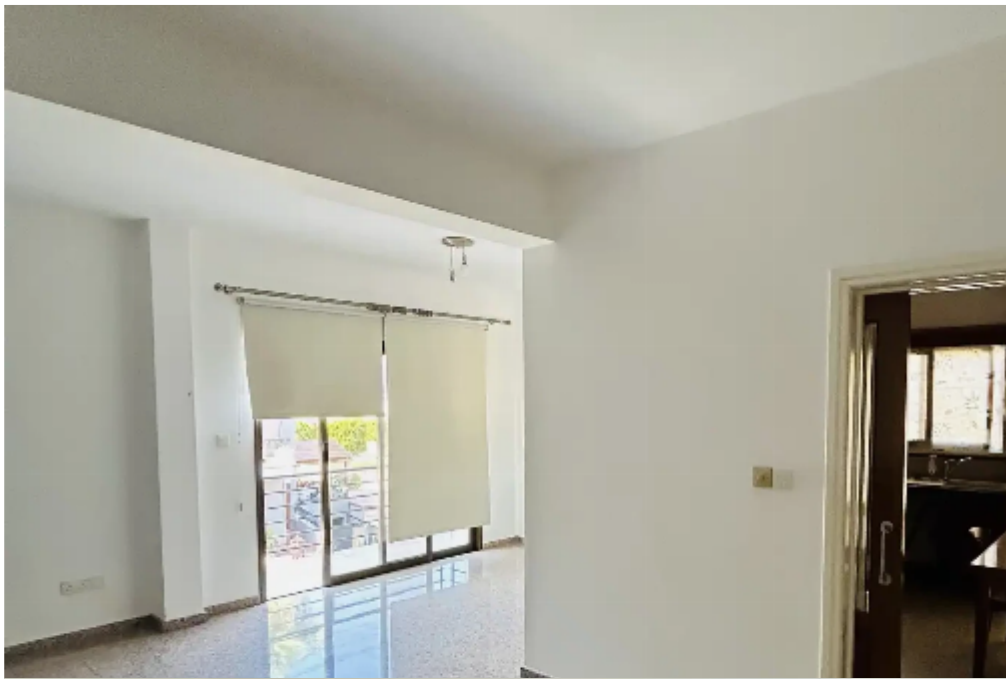

3-bedroom apartment to rent

€1.500

Limassol, Agios-Panteleimon-School-Agia-Phyla-Agia-Fylaxis-3116 ,
Cyprus

Offered at: € 1,500

Estate ID: 52368

Ref: ba5351763

NET internal area: **140**

Bathrooms: **3**

Bedrooms: **3**

Parking spaces: **Uncovered cars**

Available from: **2024-07-23**

Offered at: **1,500**

Type: **Apartment**

For rent a 3-bedroom, two-level (duplex) luxury spacious apartment in a quiet neighbourhood in the much sought-after area of Agia Phyla with easy access to the motorway, close to private and public schools and amenities. First level: entrance hall with wardrobe/hanger and mirror, sitting room, living room, elevated dining room, large kitchen with dining table, guests WC, two bedrooms and main bathroom. Second level: master en-suite bedroom (with side massage shower), office and large roof garden. Amenities/features: • Central heating • Fully air-conditioned • Burglar alarm • Video door phone • Built-in kitchen appliances • Granite kitchen and bathroom countertops • Granite f...