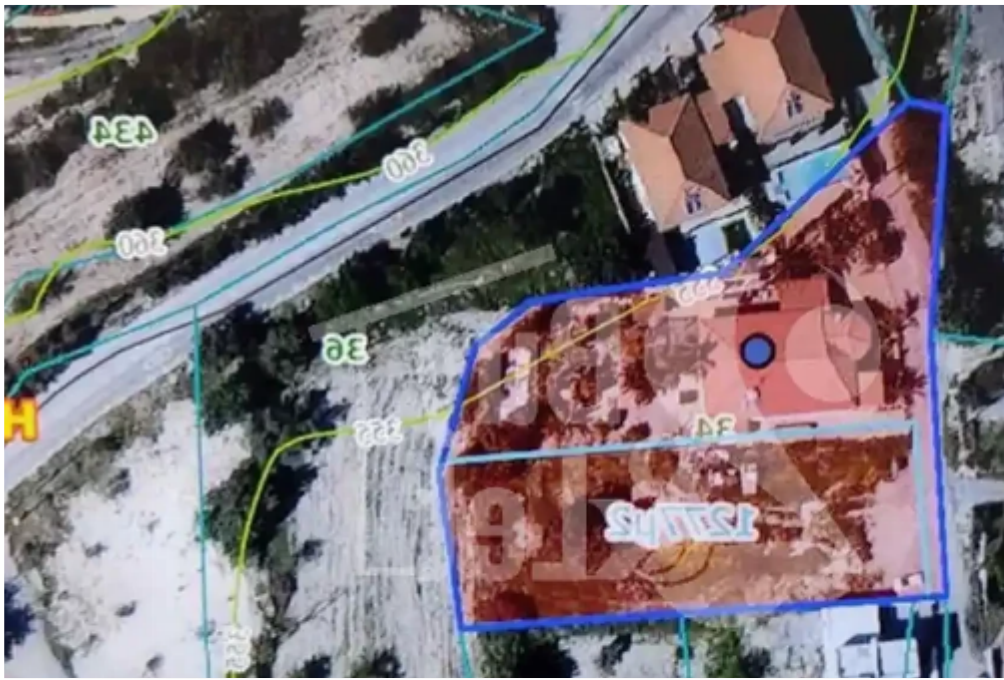

Residential land 1250 m²

€200.000

Limassol, Fasoula-4551 , Cyprus

Offered at: €200,000

Estate ID: 52602

Ref: ba5263265

Total plot's-land's area: **1250 m²**

Coverage: **35 %**

Available from: **2024-07-24**

Offered at: **200,000**

Type: **Residential**

Type: Plot Cover Factor: 35.00 Building Density: 60.00 Height: 8.30 Ideal For: House Licensed For: Residential Right Of Way Registered Road Title
Deed Areas Plot Area: 1,250m² Cover Factor: 35.00 Building Density: 50.00 Height: 8.30...

Estate on map: