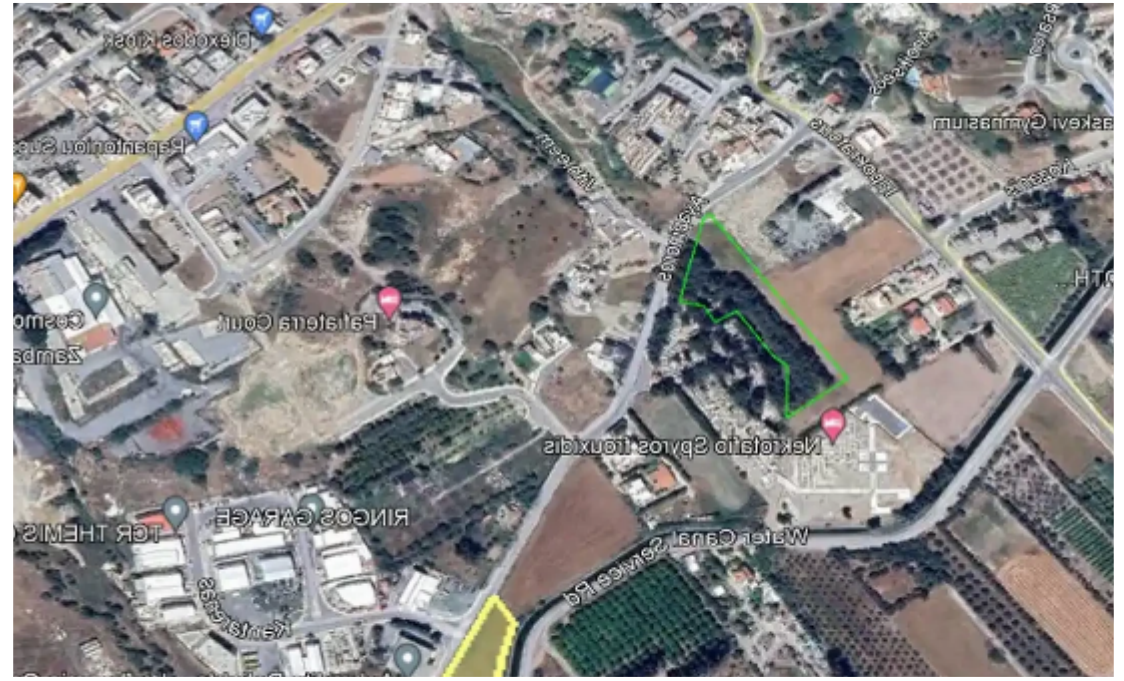

## Industrial land 2949 m<sup>2</sup> €240.000

Paphos, High-School-Geroskipou-8201 , Cyprus

**Offered at:** € 240,000

**Estate ID:** 52866

**Ref:** ba5355839

Total plot's-land's area: **2949 m<sup>2</sup>**