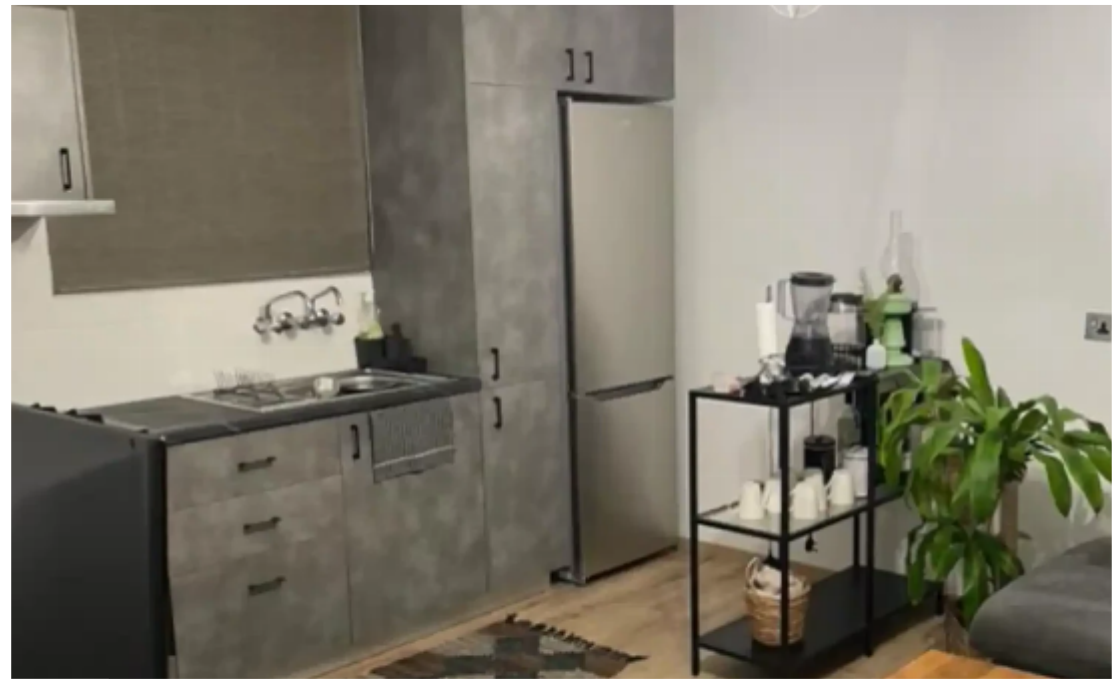

2-bedroom apartment to rent

€1.200

Limassol, Tsireio-Stadium-Petros-And-Pavlos-3081 , Cyprus

Offered at: € 1,200

Estate ID: 53079

Ref: ba5358177

NET internal area: **70**

Bathrooms: **1**

Bedrooms: **2**

Parking spaces: **Uncovered cars**

Available from: **2024-07-26**

Offered at: **1,200**

Type: **Apartment**

2-Bedroom Apartment for Rent in Limassol It can be available for short term lease 10 months for students if requested. Location: Limassol, Cyprus
Available: September to June (10-month lease) Description: Are you a student looking for the perfect place to call home during the academic year? Look no further! This modern 2-bedroom apartment in the heart of Limassol is tailored just for you. Available for a 10-month lease from September to June, this apartment offers a convenient and budget-friendly alternative to paying for a full year's rent. Close to many amenities as supermarket, gym and bus stops!...