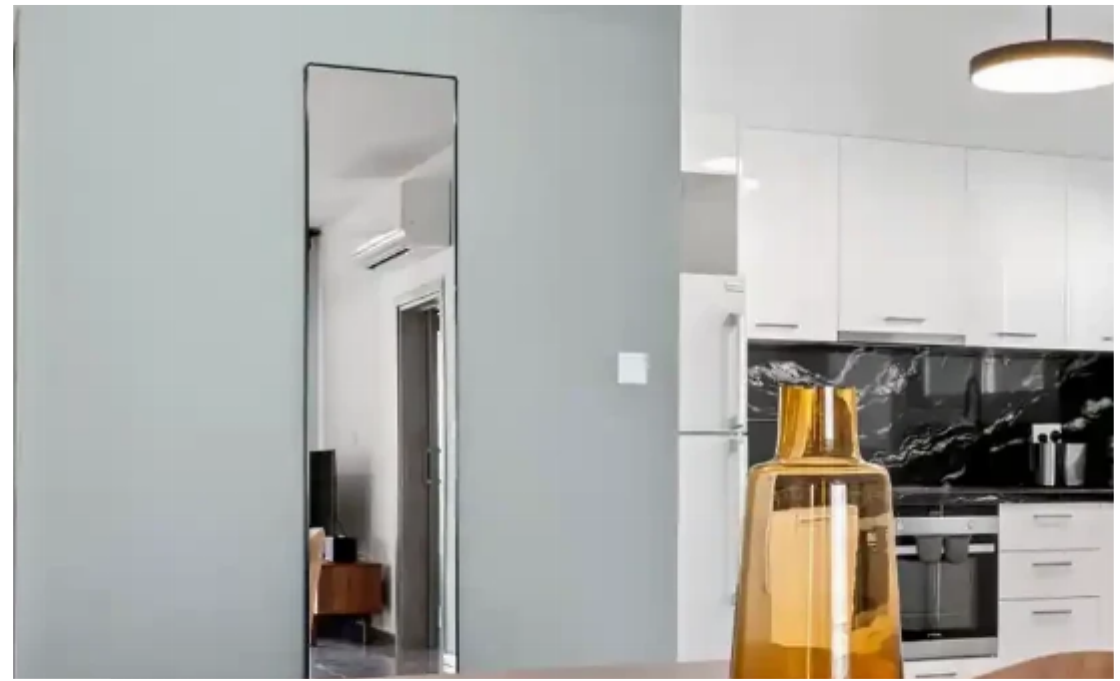

2-bedroom apartment to rent

€2.200

Limassol, Agia-Filaxeos-Ave-Petros-And-Pavlos-3086 , Cyprus

Offered at: €2,000

Estate ID: 53562

Ref: ba5360873

NET internal area: **85**

Bathrooms: **2**

Bedrooms: **2**

Parking spaces: **Covered cars**

Available from: **2024-07-28**

Offered at: **2,000**

Type: **Apartment**

Embrace the comfort of space and modern amenities at Marios Residence, our generously sized 2 bedroom apartment located in the vibrant heart of Limassol. Moving Doors is thrilled to offer a living solution that combines practicality with style, ensuring a delightful stay. Marios Residence is designed to be your perfect urban retreat. Our fully serviced and equipped 2 bedroom apartment offers ample space, making it ideal for families, friends, or colleagues. Whether you're in town for business, leisure, or a bit of both, Marios Residence provides a balanced living experience. Highlights: Spacious and stylish: Discover the joy of living in a spacious apartment, thoughtfully designed with...