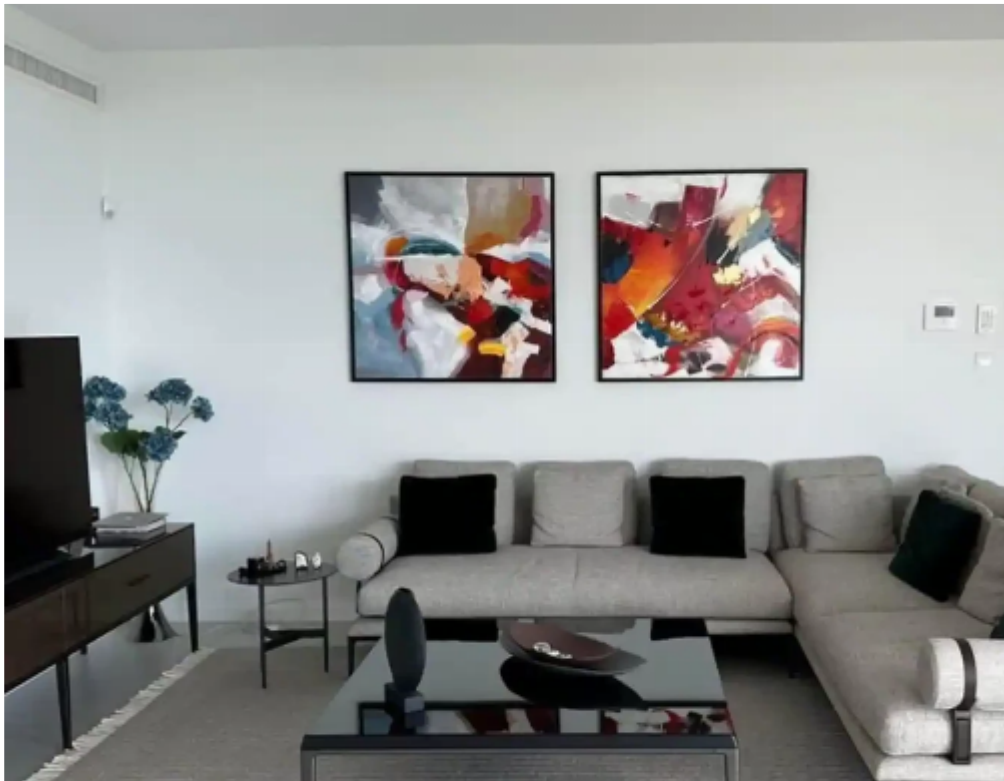

2-bedroom apartment to rent

€2.400

Limassol, Agios-Panteleimon-School-Agia-Phyla-Agia-Fylaxis-3116 ,
Cyprus

Offered at: €2,400

Estate ID: 53585

Ref: ba5360736

NET internal area: **90**

Bathrooms: **2**

Bedrooms: **2**

Parking spaces: **Covered cars**

Available from: **2024-07-28**

Offered at: **2,400**

Type: **Apartment**

Dream Flat Alert! Luxury 2BR with a large balcony and a nearly private garden, nestled on the prestigious Grammar School Street. Building is equipped with state-of-the-art security measures, including cameras, an alarm system and secure gates accessible via mobile phone. —Schedule a viewing now!