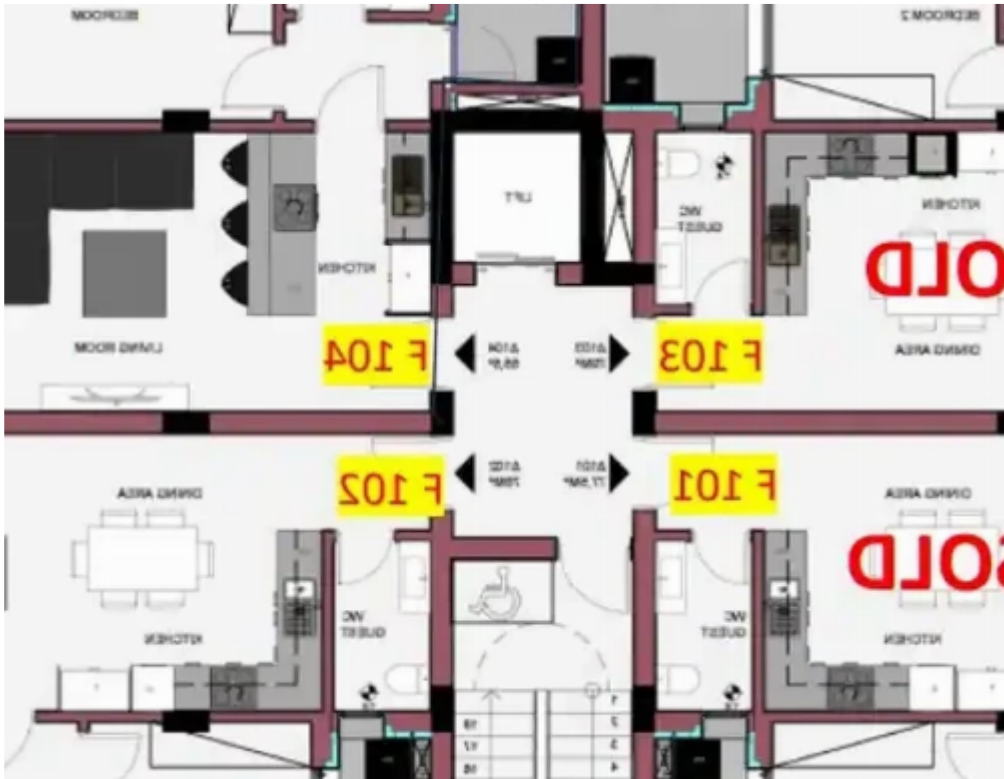

2-bedroom apartment f?r s?le

Limassol, Lidl-Papantoniou-Store-Ypsonas-4187 , Cyprus

Offered at: € 252,000

Estate ID: 53588

Ref: ba5360223

Bathrooms: **2**

Bedrooms: **2**

Available from: **2024-07-28**