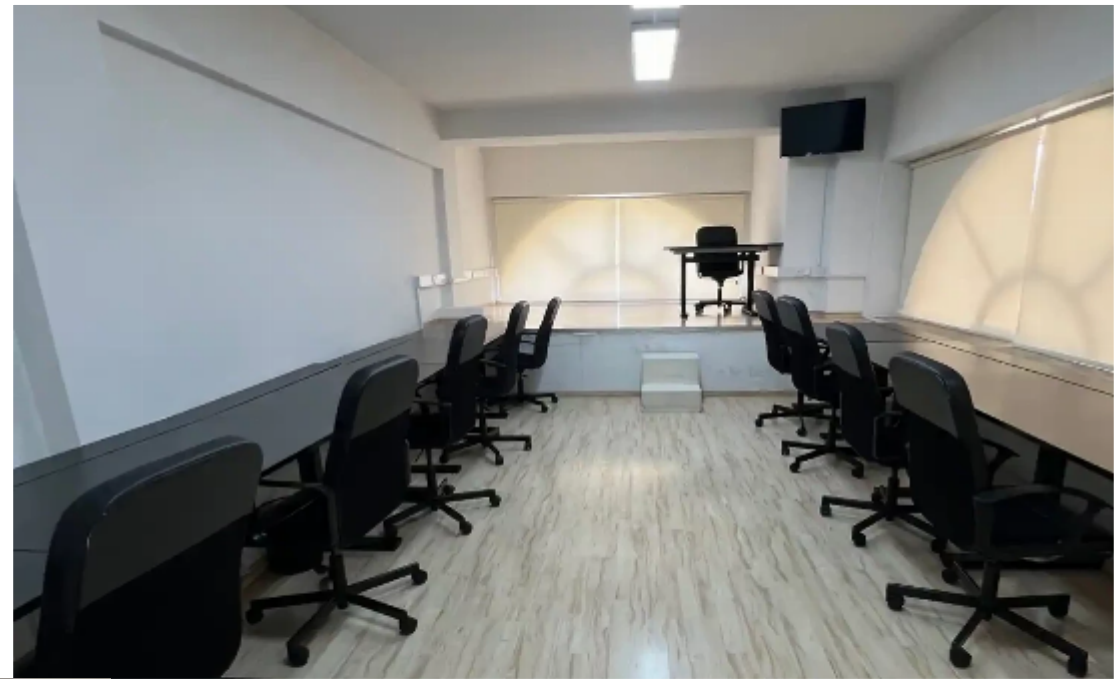

City center office space €2.850

Limassol, Eak-Limassol-Church-Molos-Agia-Napa-3036 , Cyprus

Offered at: € 2,850

Estate ID: 53748

Ref: ba5362065

NET internal area: **190**

Available from: **2024-07-29**

Offered at: **2,850**

Type: **Office**

Year of build: **2019**

City Center Office Space for Rent: Ready to Move In! Location: Near Anexartisias Street, Prime Area This office is perfect for companies seeking a hassle-free move with minimal setup. All essential infrastructure is already in place, allowing you to focus on your core business activities from day one.

Don't miss out on this opportunity to secure a prime office space in a sought-after location! Key Features: • 190 Square Meters: Spacious two-floor office, ideal for a dynamic work environment. • Prime Location: Situated in the bustling city center near Anexartisias Street, close to major transportation links, restaurants, cafes, banks, and other amenities. • Fully Furnished: Contempora...