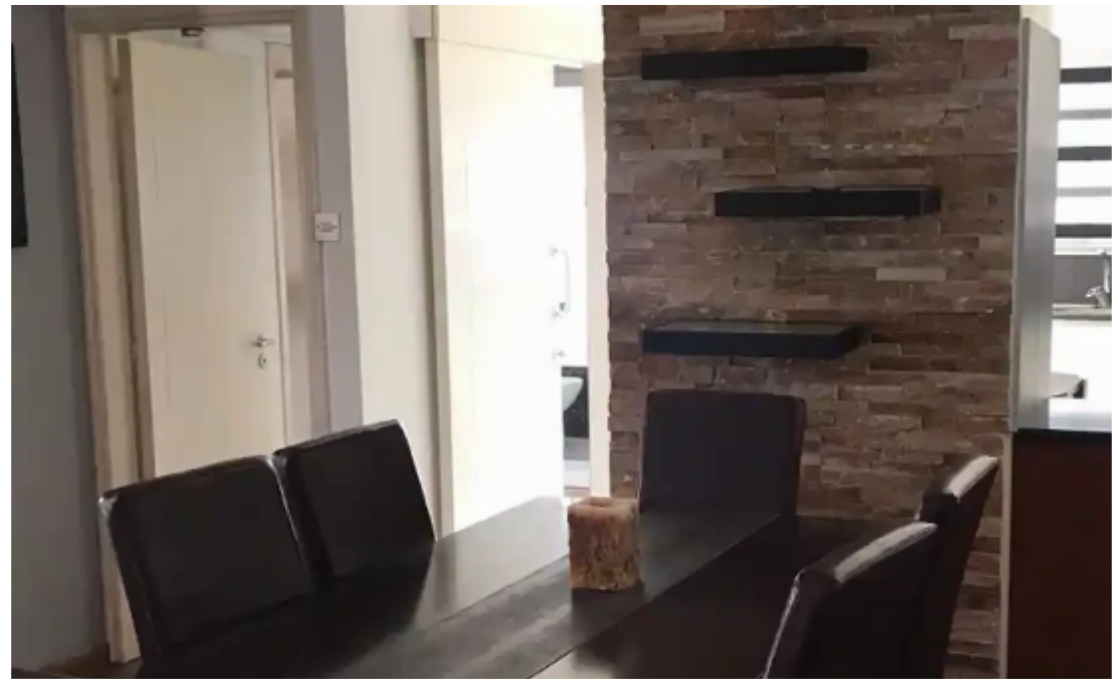

2-bedroom apartment to rent

€1.600

Limassol, Super-Home-Center-Timou-Prodromou-Mesa-Geitonia-4004 , Cyprus

Offered at: € 1,600

Estate ID: 53947

Ref: ba5363751

NET internal area: **95**

Bathrooms: **1**

Bedrooms: **2**

Parking spaces: **Covered cars**

Available from: **2024-07-30**

Offered at: **1,600**

Type: **Apartment**

Elegant and Stylish 2 bedroom apartment is offered for rent at Papa's area, 3 minutes walking distance from the famous Dasoudi beach in a primary position, next to all amenities. It's on the 3rd floor and It consists of 2 bedrooms, a semi open plan kitchen combined with the dining and living room which leads to the balcony, a bathroom, a storage room and a covered parking. It is offered fully furnished. Air condition in all rooms. Parquet floor.