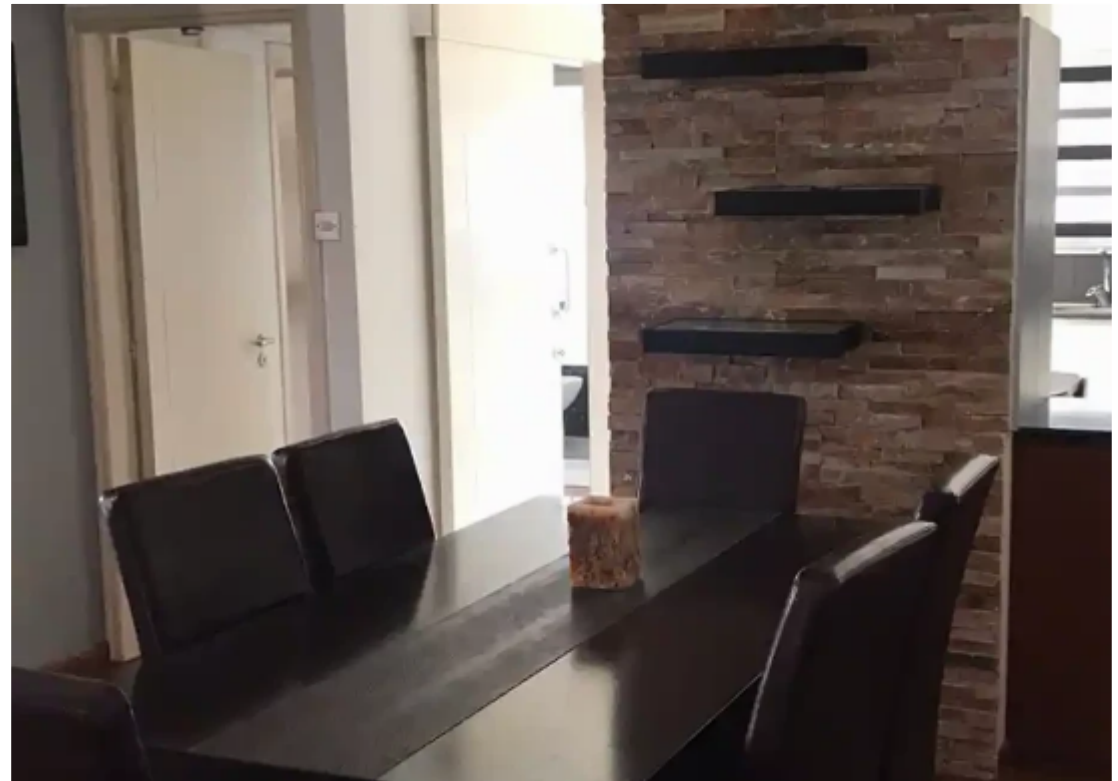

2-bedroom apartment to rent

€1.600

Limassol, Super-Home-Center-Timou-Prodromou-Mesa-Geitonia-4004 , Cyprus

Offered at: € 1,600

Estate ID: 53947

Ref: ba5363751

NET internal area: **95**

Bathrooms: **1**

Bedrooms: **2**

Parking spaces: **Covered cars**

Available from: **2024-07-30**

Offered at: **1,600**

Type: **Apartment**

Elegant and Stylish 2 bedroom apartment is offered for rent at Papa's area, 3 minutes walking distance from the famous Dasoudi beach in a primary position, next to all amenities. It's on the 3rd floor and It consists of 2 bedrooms, a semi open plan kitchen combined with the dining and living room which leads to the balcony, a bathroom, a storage room and a covered parking. It is offered fully furnished. Air condition in all rooms. Parquet floor.