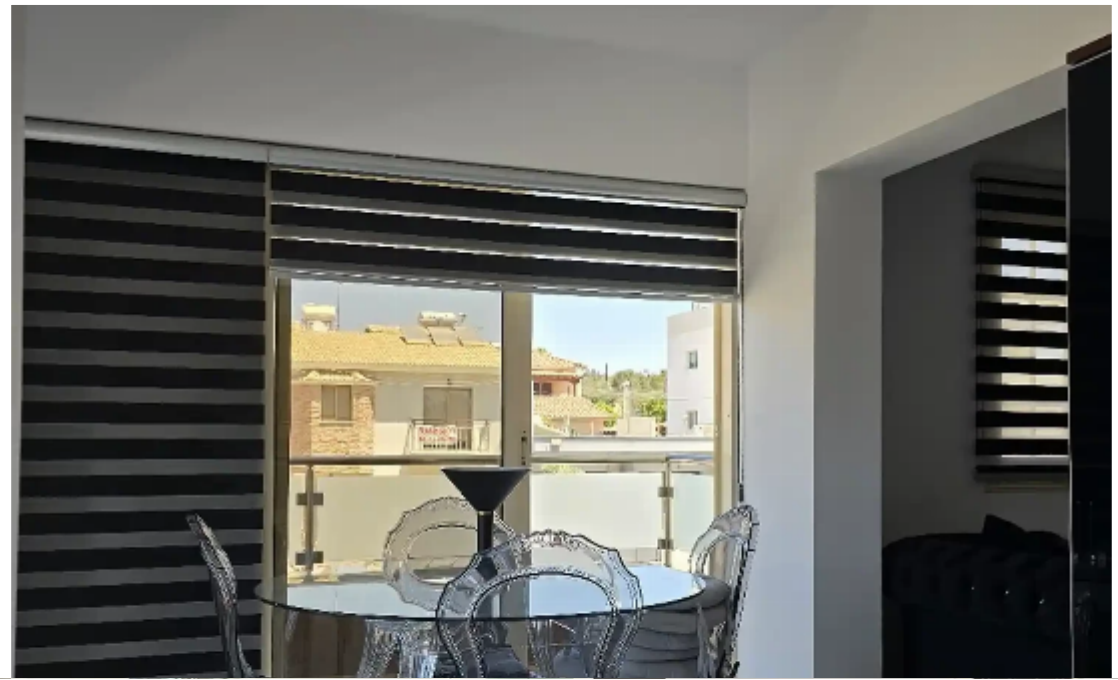

## 2-bedroom apartment to rent

**€1.500**

Limassol, Lyceum-Agia-Phyla-Agia-Fylaxis-3118 , Cyprus

**Offered at:** € 1,500

**Estate ID:** 53961

**Ref:** ba5363839

NET internal area: **95**

Bathrooms: **1**

Bedrooms: **2**

Parking spaces: **Covered cars**

Available from: **2024-07-30**

Offered at: **1,500**

Type: **Apartment**

2-bedroom apartment for rent in a peaceful area of Nea Ekali , Limassol. features: •2 Bedrooms •1 bathroom • 95 sqm internal areas •10 sqm of 2 covered balconies •Open-plan kitchen with living room and dining room. •Fully furnished with new appliances. •A/Cs in every room • Electrical heating elements •Solar heating •Water pressure •2 Covered parking space • Storage room •1st floor (3 floors total) •Only 5 apartments in the whole building. •Easy and quick access to the highway, •Easy access to Limassol's City Centre •Located in a quiet cul-de-sac \*Rental price €1500/ month \*long-term agreement ? \*For viewing and further details ...