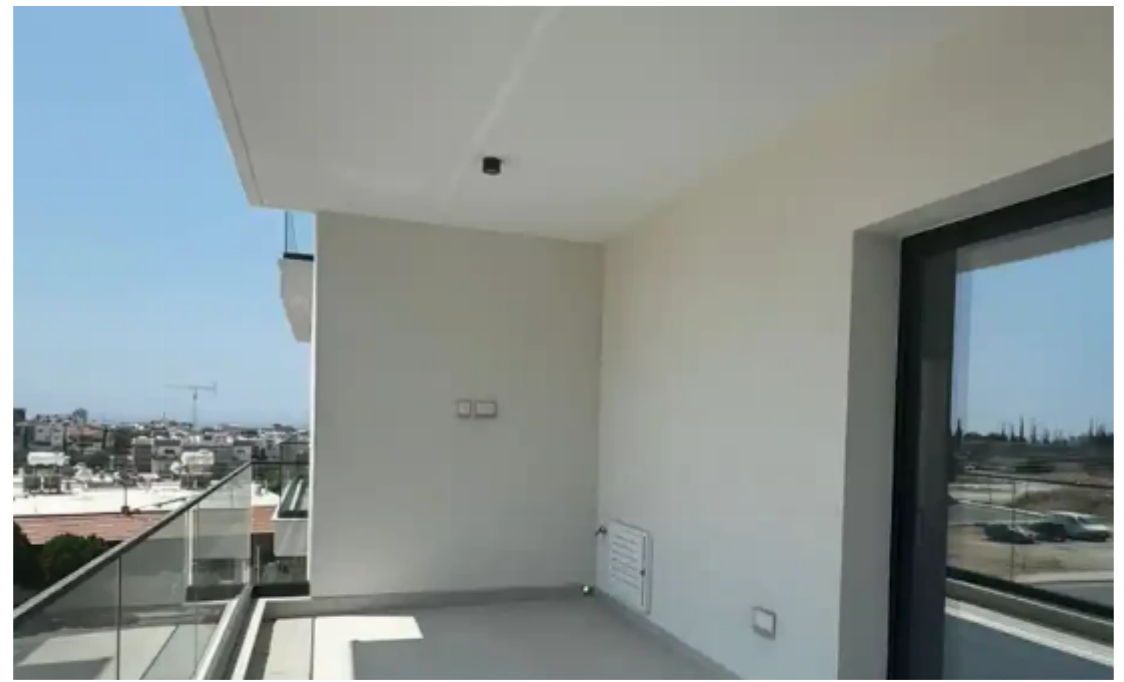

2-bedroom apartment to rent

€1.800

Limassol, Super-Home-Center-Timou-Prodromou-Mesa-Geitonia-4004 , Cyprus

Offered at: € 1,800

Estate ID: 53965

Ref: ba5363375

NET internal area: **110**

Bathrooms: **1**

Bedrooms: **2**

Parking spaces: **Covered cars**

Available from: **2024-07-30**

Offered at: **1,800**

Type: **Apartment**

A 2 bedroom apartment brand new for rent located in the prestigious area, Panthea just next to Grammar school. It is fully-furnished and appliances all needed just to move in. Features Internal area 85 sq.m. Covered veranda 25 sq.m. Unobstructed sea view Air conditioners in all rooms Photovoltaic system...