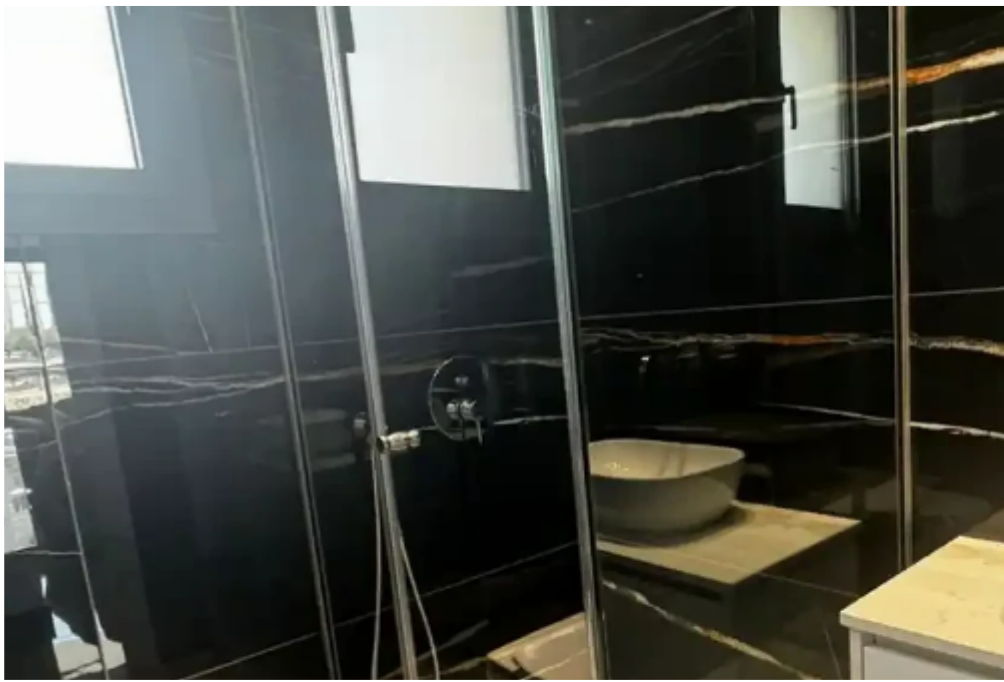

2-bedroom apartment to rent

€1.800

Limassol, Super-Home-Center-Timou-Prodromou-Mesa-Geitonia-4004 , Cyprus

Offered at: € 1,800

Estate ID: 53965

Ref: ba5363375

NET internal area: **110**

Bathrooms: **1**

Bedrooms: **2**

Parking spaces: **Covered cars**

Available from: **2024-07-30**

Offered at: **1,800**

Type: **Apartment**

A 2 bedroom apartment brand new for rent located in the prestigious area, Panthea just next to Grammar school. It is fully-furnished and appliances all needed just to move in. Features Internal area 85 sq.m. Covered veranda 25 sq.m. Unobstructed sea view Air conditioners in all rooms Photovoltaic system...