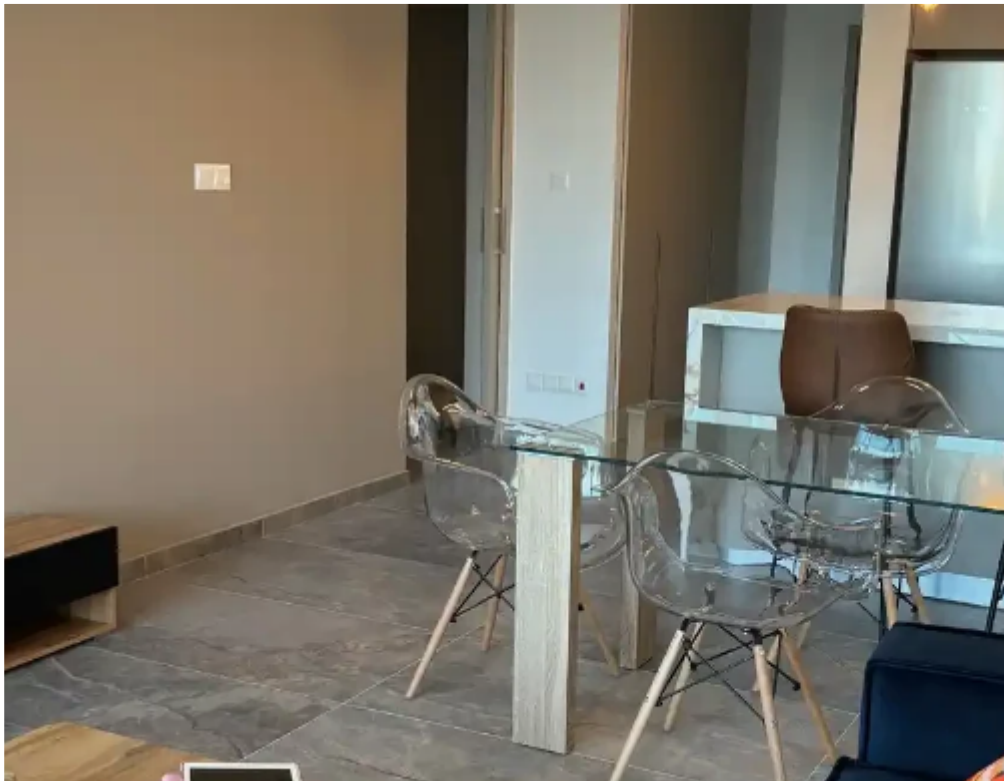

2-bedroom apartment to rent

€2.350

Limassol, Mediterranean-Hospital-Agia-Phyla-Agia-Fylaxis-3117 ,
Cyprus

Offered at: €2,350

Estate ID: 54205

Ref: ba5365147

NET internal area: **89**

Bathrooms: **2**

Bedrooms: **2**

Available from: **2024-07-31**

Offered at: **2,350**

Type: **Apartment**

15618 This modern 2-bedroom apartment is situated on the 2nd floor of an elegant 8-apartments complex in a prime location in Agia Fyla, Limassol. It is conveniently located near the Mediterranean Hospital, with easy access to the highway, and close to Grammar School, Heritage, and Island Private School, as well as all amenities. A green park across the street. The apartment features an open-plan space encompassing the kitchen, dining, and living areas, a bathroom, a guest WC, a large balcony, a smaller balcony, and covered parking. EXTRA FEATURES Solar Panels Electric boiler Bosch air conditioners with wi-fi Secure door and digital doors Internal are: 72 Covered veranda: 17 m2...