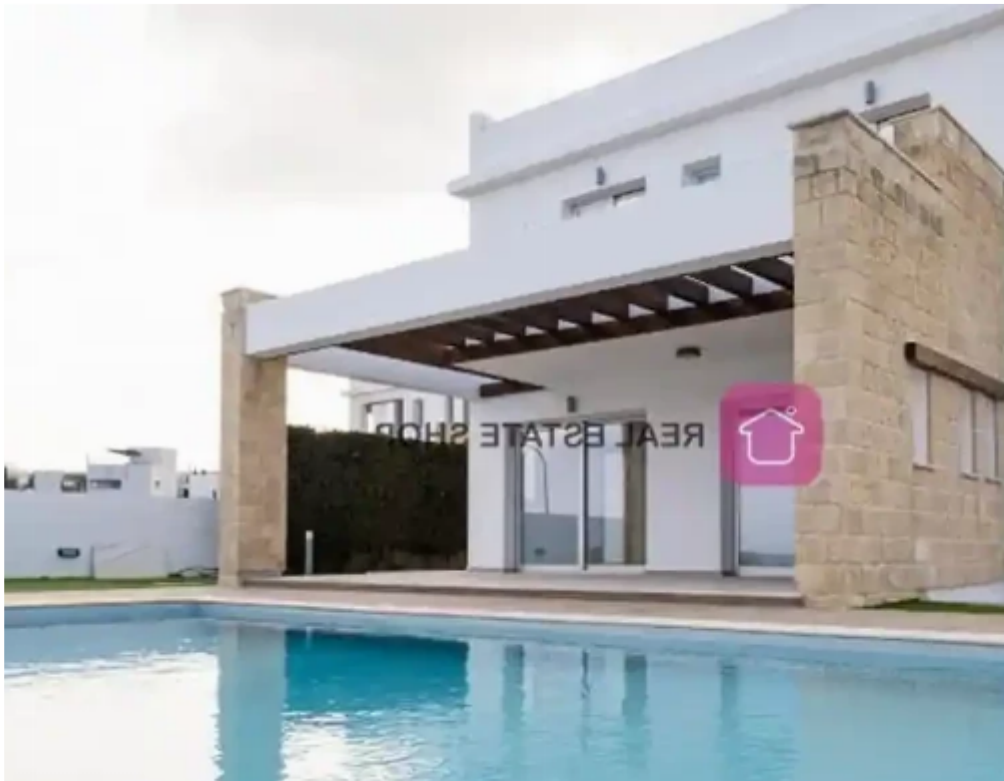

3-bedroom villa f?r s?le

€1.200.000

Paphos, Neo-Chorio-Pafou-8852 , Cyprus

Offered at: € 1,200,000

Estate ID: 54207

Ref: ba5365644

NET internal area: **207**

Bathrooms: **5+**

Bedrooms: **3**

Parking spaces: **Covered cars**

Available from: **2024-07-31**

Offered at: **1,200,000**

Type: **Villa**

The property is a seafront luxury in Latchi, Neo Chorio. It is part of a seafront project and It has a covered area of 207 sqm and is built on a plot of 895 sqm. It consists of 3 bedrooms and 5 bathrooms. The villa has a large basement with two extra rooms that can be used as an entertainment room, office, or gym. It enjoys spacious, light-filled living and entertainment areas, generously sized balconies, a magnificent roof garden, an infinity pool and a large garden. Offers unobstructed sea views, located only 3 minutes away from Latchi Harbour, fish taverns, restaurants, bars and all amenities. It provides easy access to the Baths of Aphrodite and Akamas Peninsula....