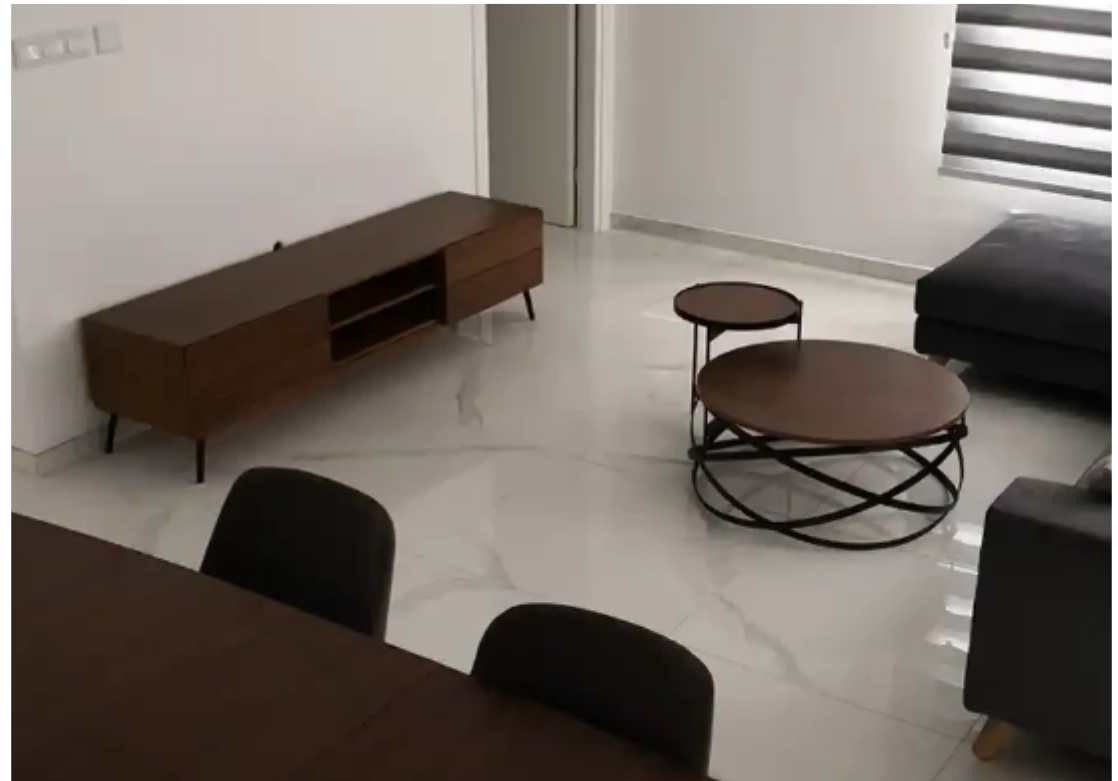

## 2-bedroom apartment to rent

**€2.275**

Limassol, Columbia-Chalomantres-Potamos-Germasogeias-4043 ,  
Cyprus

**Offered at:** €2,300

**Estate ID:** 54257

**Ref:** ba5364454

NET internal area: **112**

Bathrooms: **2**

Bedrooms: **2**

Parking spaces: **Covered cars**

Available from: **2024-07-31**

Offered at: **2,300**

Type: **Apartment**

.....Luxury 2-Bedroom Apartment in the Heart of Columbia. Available October 2024. Step into sophistication with this fully furnished, spacious 2-bedroom apartment located in the highly sought-after Columbia area, easy access to Motorway. Stylish Modern Kitchen and Living Area. 2 Generous Bedrooms for Comfortable Living. 2 Bathrooms, One with a sleek shower, the other with a relaxing bath. Fully Air-Conditioned. Secure Gated Entrance. Communal pool and Jacuzzi. Covered Parking and Additional Storage Space. Expansive Private Veranda 20 sq.m for outdoor enjoyment. Experience luxury living at its finest in this prime location, just moments away from all essential amenities. Don&#39...