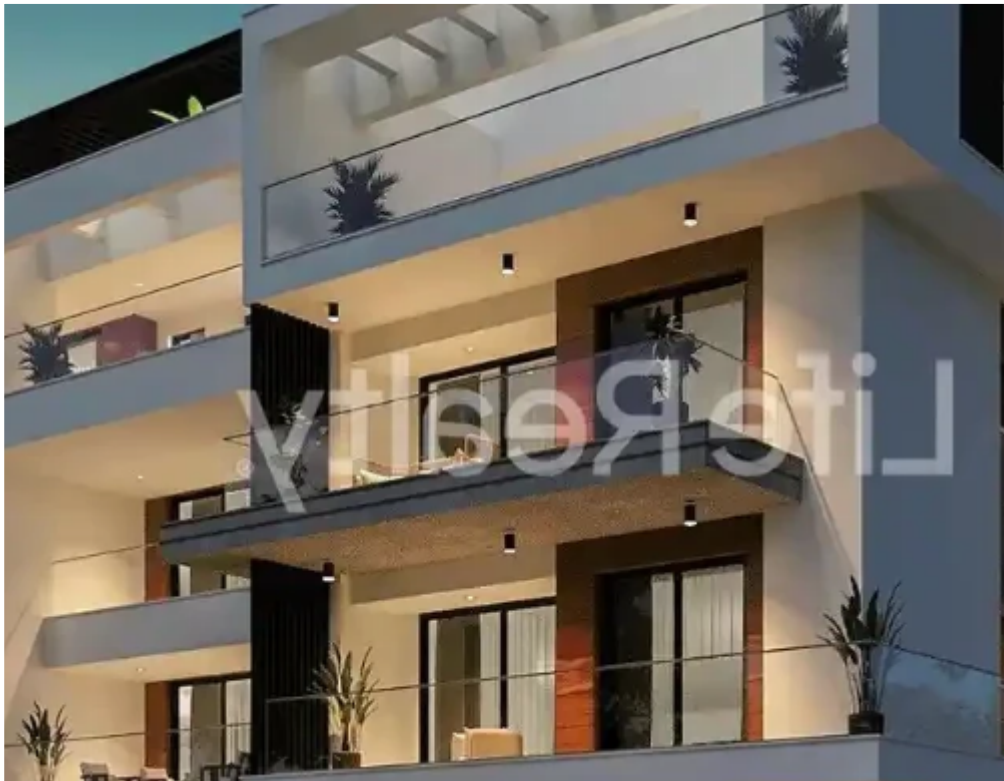

## 2-bedroom apartment for sale

Limassol, Ayiou-Neophytou-School-Ikea-Makarios-lii-Kato-Polemida-4155 , Cyprus

**Offered at:** € 285,000

**Estate ID:** 54781

**Ref:** ba5379955

Bathrooms: **2**

Bedrooms: **2**

Parking spaces: **Covered cars**

Available from: **2024-08-13**

Offered at: **285,000**

Type: **Apartment**

Presenting this impressive three-floor building located in the upcoming area of Kato Polemidia in Limassol. Conveniently situated just a short 2-minute drive from the highway, this property offers easy access to a plethora of amenities. Designed and constructed with meticulous attention to detail, it appeals to both discerning investors and potential buyers. Nestled in a tranquil neighbourhood, these apartments promise a luxurious and convenient lifestyle. Boasting outstanding features and top-notch amenities, they ensure a life of sophistication and comfort. The proximity to schools, shops, banks, and other essential services makes this property an ideal choice for those seekin...