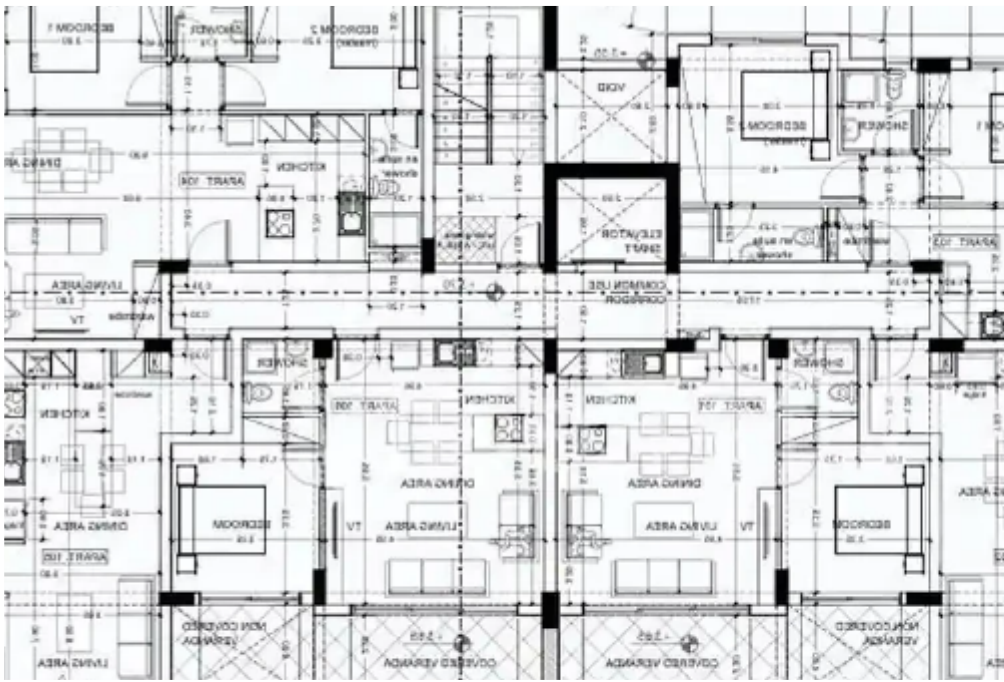

## 2-bedroom apartment for sale

Limassol, Ayiou-Neophytou-School-Ikea-Makarios-lii-Kato-Polemida-4155 , Cyprus

**Offered at:** € 285,000

**Estate ID:** 54781

**Ref:** ba5379955

Bathrooms: **2**

Bedrooms: **2**

Parking spaces: **Covered cars**

Available from: **2024-08-13**

Offered at: **285,000**

Type: **Apartment**

Presenting this impressive three-floor building located in the upcoming area of Kato Polemidia in Limassol. Conveniently situated just a short 2-minute drive from the highway, this property offers easy access to a plethora of amenities. Designed and constructed with meticulous attention to detail, it appeals to both discerning investors and potential buyers. Nestled in a tranquil neighbourhood, these apartments promise a luxurious and convenient lifestyle. Boasting outstanding features and top-notch amenities, they ensure a life of sophistication and comfort. The proximity to schools, shops, banks, and other essential services makes this property an ideal choice for those seekin...