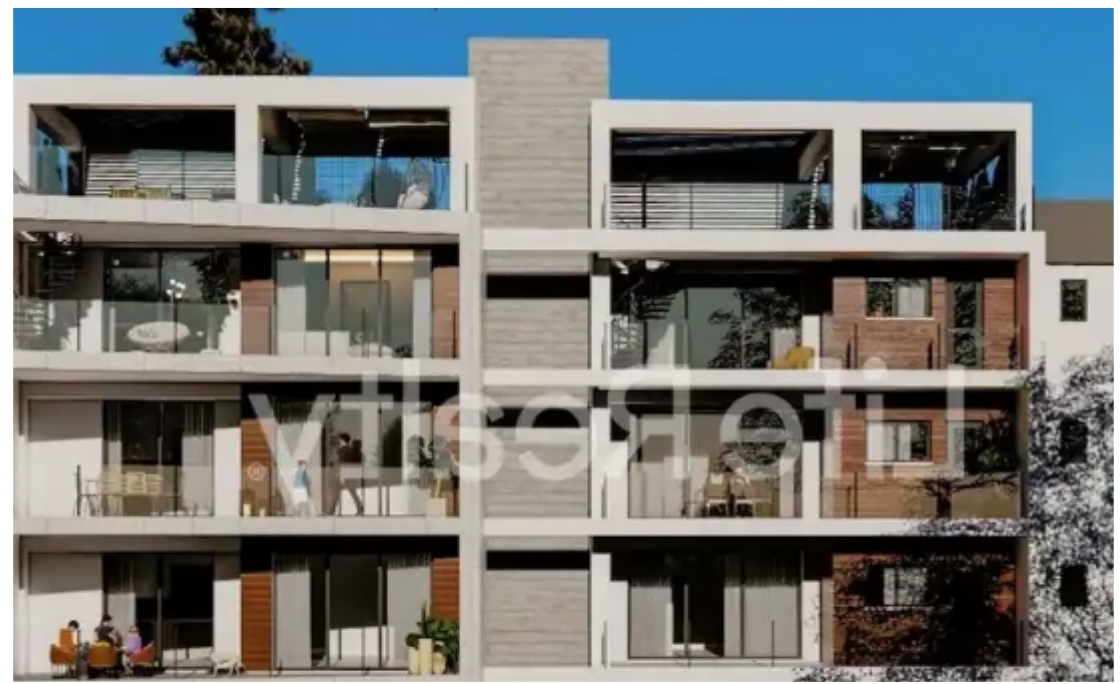

## 2-bedroom apartment f?r s?le

**€300.000**

Limassol, Ayiou-Neophytou-School-Ikea-Makarios-Iii-Kato-Polemida-4155 , Cyprus

**Offered at:** € 300,000

**Estate ID:** 54792

**Ref:** ba5379958

NET internal area: **82**

Bathrooms: **2**

Bedrooms: **2**

Parking spaces: **Covered cars**

Available from: **2024-08-13**

Offered at: **300,000**

Type: **Apartment**

Presenting this impressive three-floor building located in the upcoming area of Kato Polemidia in Limassol. Conveniently situated just a short 2-minute drive from the highway, this property offers easy access to a plethora of amenities. Designed and constructed with meticulous attention to detail, it appeals to both discerning investors and potential buyers. Nestled in a tranquil neighbourhood, these apartments promise a luxurious and convenient lifestyle. Boasting outstanding features and top-notch amenities, including a stunning communal swimming pool, it ensures a life of sophistication and comfort. Its proximity to schools, shops, banks, and other essential services ma...