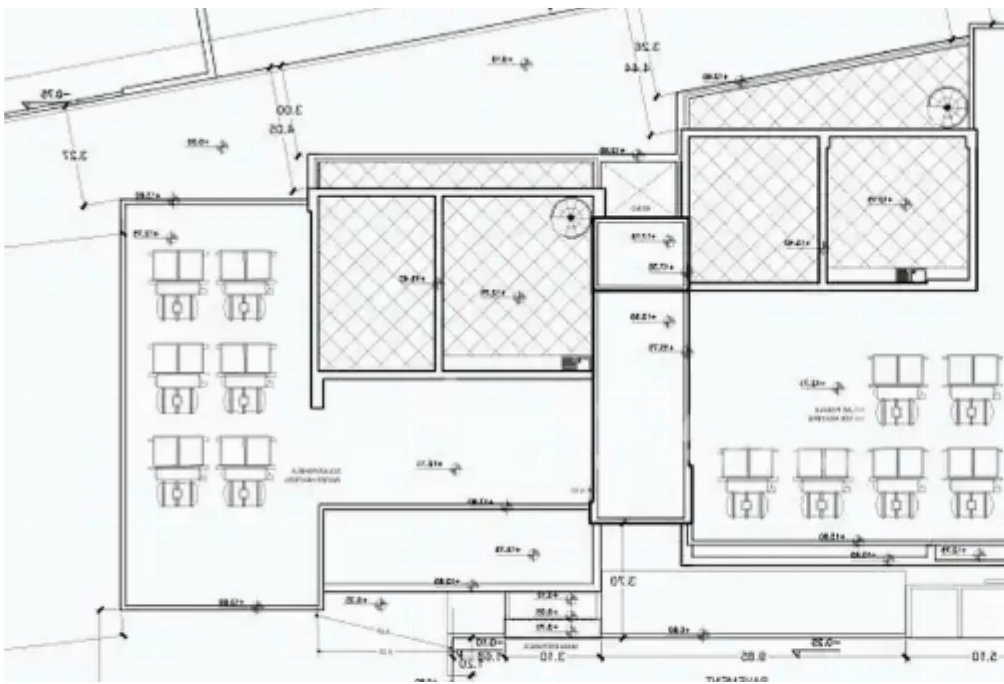

## 2-bedroom apartment f?r s?le

**€300.000**

Limassol, Ayiou-Neophytou-School-Ikea-Makarios-Iii-Kato-Polemida-4155 , Cyprus

**Offered at:** € 300,000

**Estate ID:** 54792

**Ref:** ba5379958

NET internal area: **82**

Bathrooms: **2**

Bedrooms: **2**

Parking spaces: **Covered cars**

Available from: **2024-08-13**

Offered at: **300,000**

Type: **Apartment**

Presenting this impressive three-floor building located in the upcoming area of Kato Polemidia in Limassol. Conveniently situated just a short 2-minute drive from the highway, this property offers easy access to a plethora of amenities. Designed and constructed with meticulous attention to detail, it appeals to both discerning investors and potential buyers. Nestled in a tranquil neighbourhood, these apartments promise a luxurious and convenient lifestyle. Boasting outstanding features and top-notch amenities, including a stunning communal swimming pool, it ensures a life of sophistication and comfort. Its proximity to schools, shops, banks, and other essential services ma...