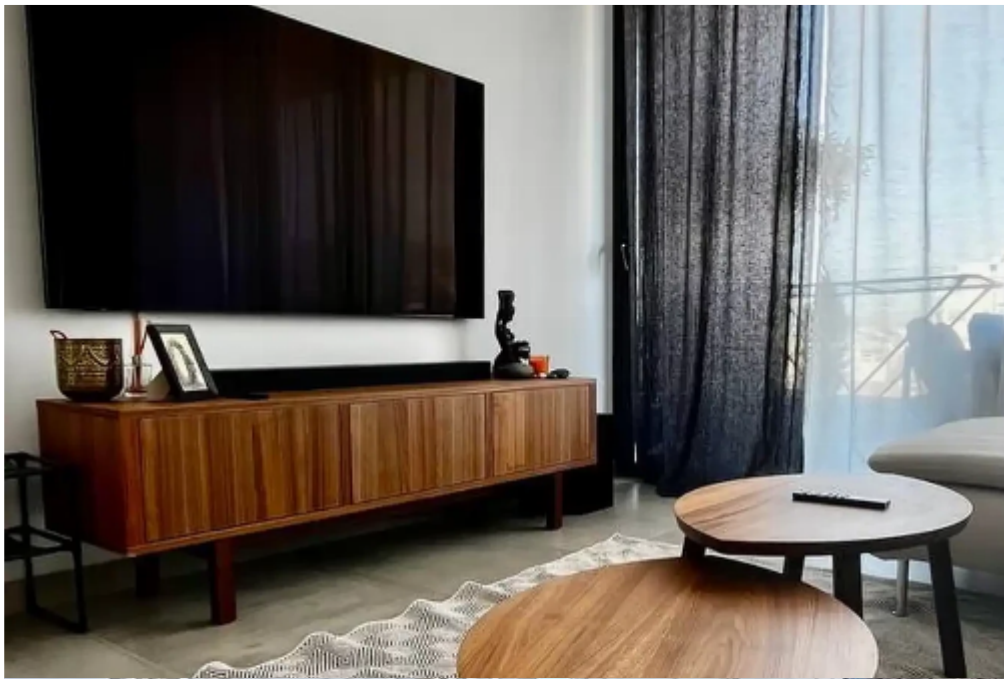

2-bedroom apartment to rent

€2.200

Limassol, Arch-Makariou-lii-Ave-Agios-Nektarios-3095 , Cyprus

Offered at: € 1,800

Estate ID: 54865

Ref: ba5379688

NET internal area: **100**

Bathrooms: **2**

Bedrooms: **2**

Parking spaces: **Uncovered cars**

Available from: **2024-08-13**

Offered at: **1,800**

Type: **Apartment**

.....Apartment in a new building built in 2023, covered parking and storage room. located in the developed Mesa Geytoni location. easy access to the highway. The furniture is Italian. The apartment has everything you need (iron, ironing board, vacuum cleaner, all household appliances in the kitchen, dishes). The air conditioners are German, quiet and economical.VRV.....