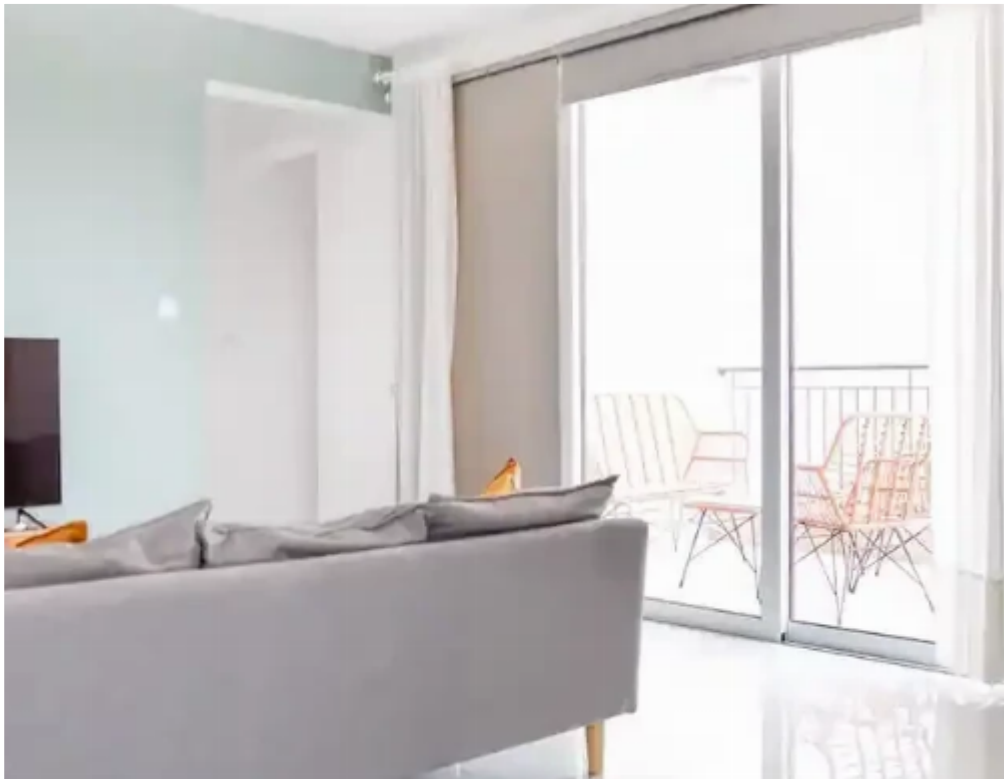

2-bedroom apartment to rent

€2.000

Limassol, Berengaria-Ville-Panagia-Evaggelistria-Kato-Polemidia-4158 , Cyprus

Offered at: € 1,800

Estate ID: 54922

Ref: ba5378572

NET internal area: **115**

Bathrooms: **1**

Bedrooms: **2**

Parking spaces: **Covered cars**

Available from: **2024-08-13**

Offered at: **1,800**

Type: **Apartment**

Embrace the comfort of space and modern amenities at Alexis Court V, our generously sized 2 bedroom apartment located in the vibrant heart of Limassol. Moving Doors is thrilled to offer a living solution that combines practicality with style, ensuring a delightful stay. Alexis Court V is designed to be your perfect urban retreat. Our fully serviced and equipped 2 bedroom apartment offers ample space, making it ideal for families, friends, or colleagues. Whether you're in town for business, leisure, or a bit of both, Alexis Court V provides a balanced living experience. Highlights: Spacious and stylish: Discover the joy of living in a spacious apartment, thoughtfully designe...