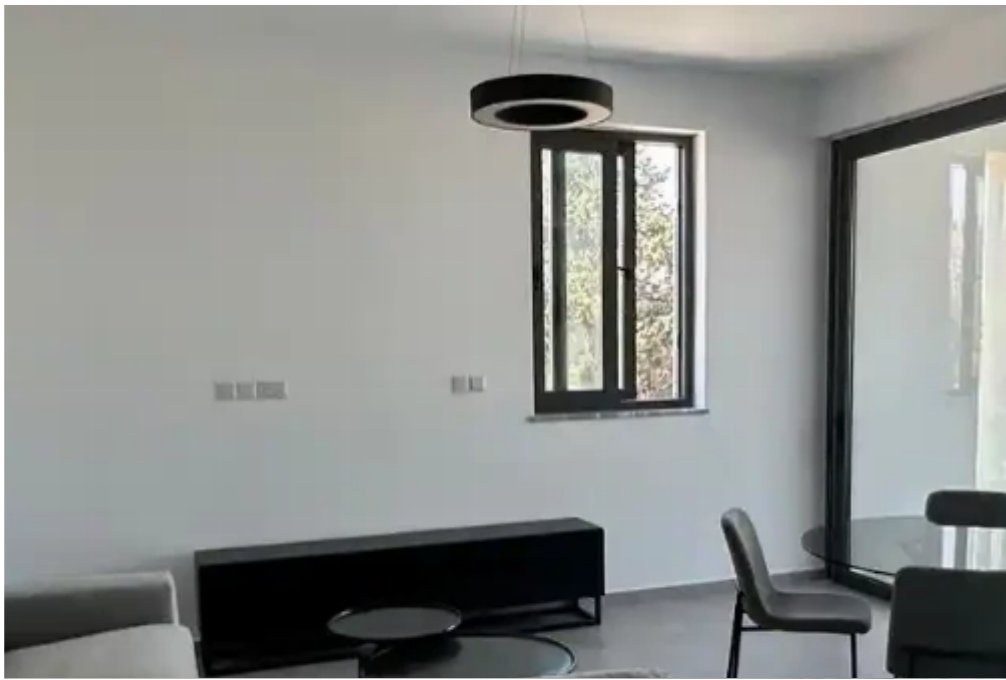

## 2-bedroom apartment to rent

**€1.700**

Paphos, Lidl-Tombs-Of-The-Kings-Moutallos-8015 , Cyprus

**Offered at:** € 1,700

**Estate ID:** 54946

**Ref:** ba5378333

NET internal area: **88**

Bathrooms: **2**

Bedrooms: **2**

Parking spaces: **Covered cars**

Available from: **2024-08-13**

Offered at: **1,700**

Type: **Apartment**

New apartment for rent, two bedrooms, two bathrooms, fully furnished and equipped, the price includes maintenance of the pool and garden. First rent...