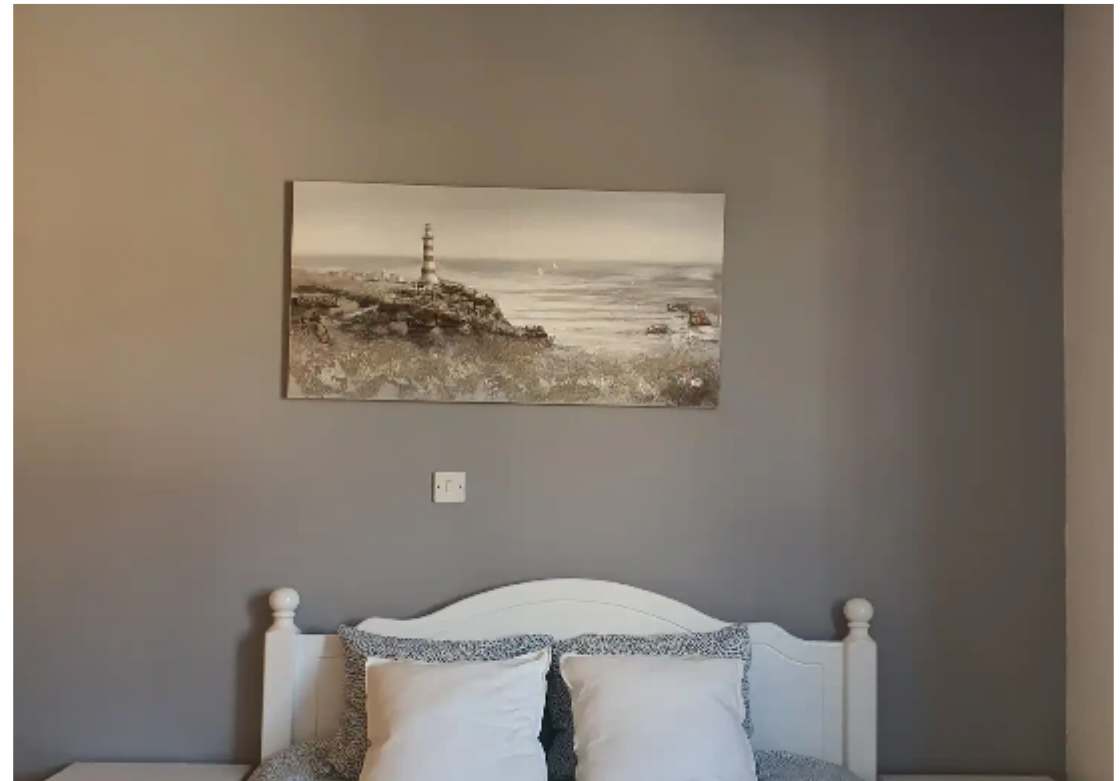

2-bedroom apartment f?r s?le

€199.000

Paphos, Lidl-Tombs-Of-The-Kings-Moutallos-8015 , Cyprus

Offered at: € 189,000

Estate ID: 54973

Ref: ba5375753

NET internal area: **79**

Bathrooms: **1**

Bedrooms: **2**

Parking spaces: **Covered cars**

Available from: **2024-08-13**

Offered at: **189,000**

Type: **Apartment**

""""""Two bedroom apartment 79 sq.m on the first floor. Freshly renovated, panoramic view. The apartment is located in a small complex with a communal pool and barbecue area. The title deed. The price includes all furniture and appliances. The title also includes an individual storage room of and ? covered parking. Quiet, calm neighbors, there are only 6 apartments in the house. 11 minutes by walk to a sandy beach, Lidl, close to the city centre. """"""...