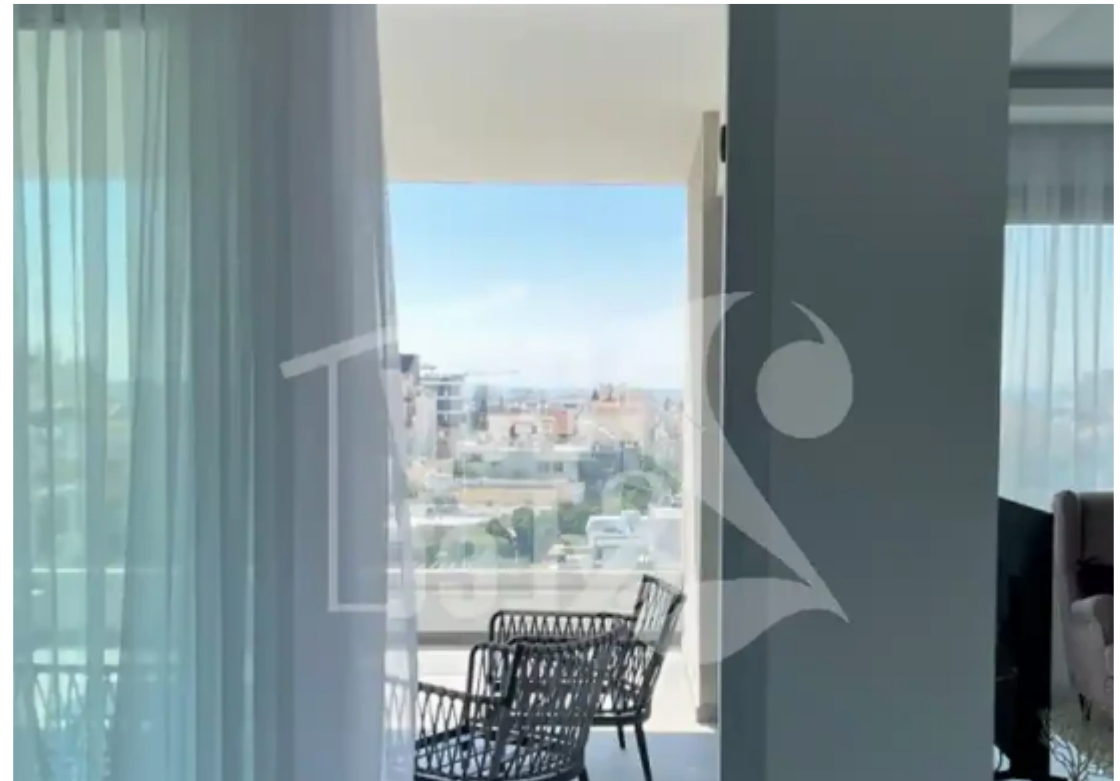

3-bedroom apartment to rent

€2.900

Limassol, Panthea-Mesa-Geitonia-4007 , Cyprus

Offered at: €2,900

Estate ID: 55162

Ref: ba5373854

NET internal area: **129**

Bathrooms: **2**

Bedrooms: **3**

Parking spaces: **Covered cars**

Available from: **2024-08-13**

Offered at: **2,900**

Type: **Apartment**

- Fully Furnished - Covered Parking : 1 -Construction Year: 2022 -Secure Door -Home Office -Separate Laundry Room: -Storage Space -Double Glazing Windows -En-Suite Bathroom -Title Deed -Electrical Appliances -Shutters Areas Internal Area: 129m² Energy Energy Efficiency Grade: A...