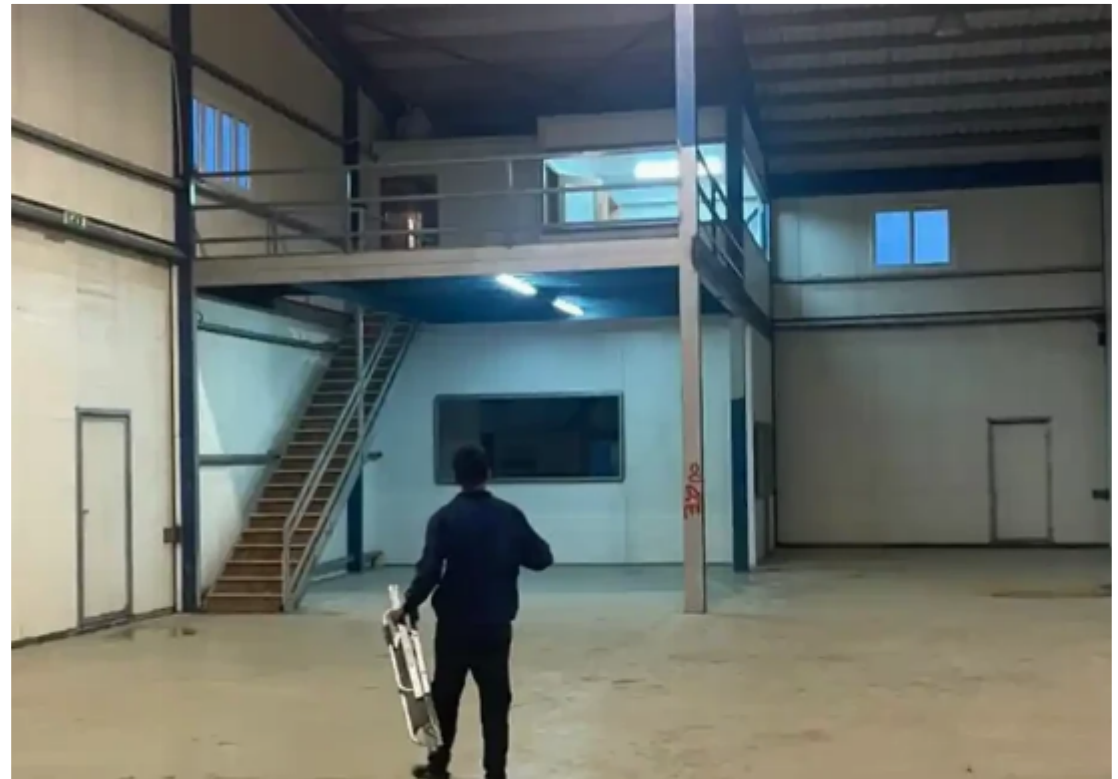

Warehouse aradippou €2.000

Larnaka, Pascal-English-School-Industrial-Zone-Agios-Fanourios-
Aradippou-7101 , Cyprus

Offered at: € 1,800

Estate ID: 55325

Ref: ba5370873

NET internal area: **350**

Available from: **2024-08-13**

Offered at: **1,800**

Type: **Warehouse**

Year of build: **2008**

Warehouse in Aradippou, Klimis area. The warehouse is 350 sq. metres plus loft (patari) and big outside area with concrete floor. Very conveniently located to the Limassol, Nicosia, Agia Napa Highway...