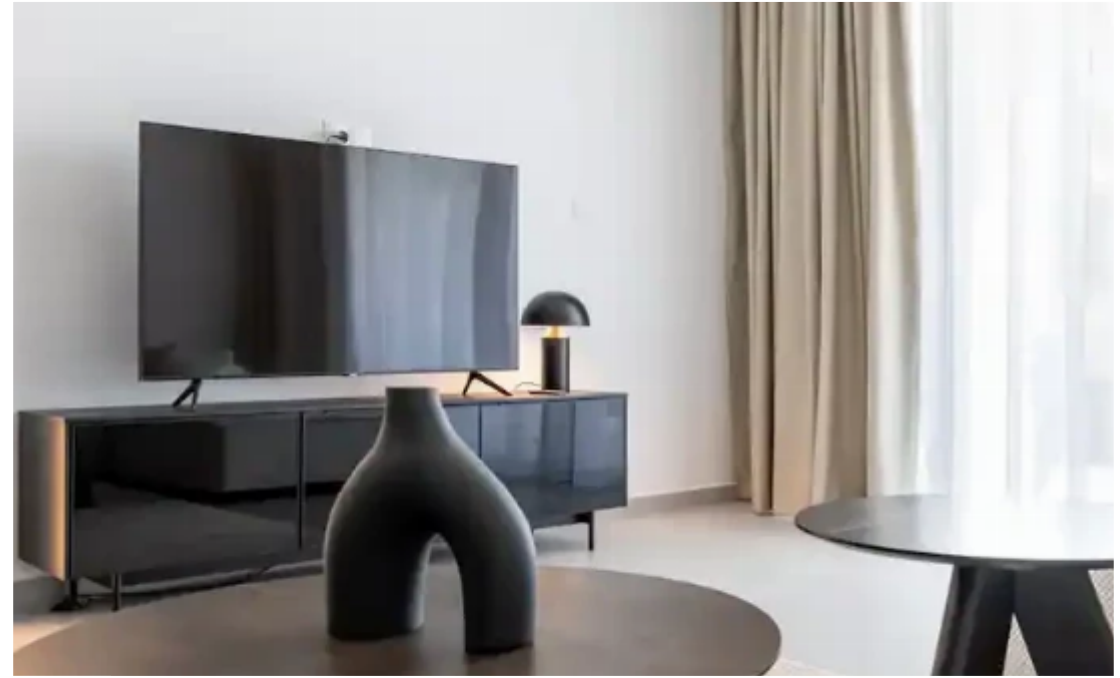

## 2-bedroom apartment to rent

**€2.200**

Limassol, Ims-School-Katholiki-3021 , Cyprus

**Offered at:** €2,200

**Estate ID:** 55341

**Ref:** ba5370118

NET internal area: **86**

Bathrooms: **2**

Bedrooms: **2**

Parking spaces: **Covered cars**

Available from: **2024-08-13**

Offered at: **2,200**

Type: **Apartment**

Embrace the comfort of space and modern amenities at Art Tale, our generously sized 2 bedroom apartment located in the vibrant heart of Limassol. Moving Doors is thrilled to offer a living solution that combines practicality with style, ensuring a delightful stay. Art Tale is designed to be your perfect urban retreat. Our fully serviced and equipped 2 bedroom apartment offers ample space, making it ideal for families, friends, or colleagues. Whether you're in town for business, leisure, or a bit of both, Art Tale provides a balanced living experience. Highlights: Spacious and stylish: Discover the joy of living in a spacious apartment, thoughtfully designed with modern amenities and st...