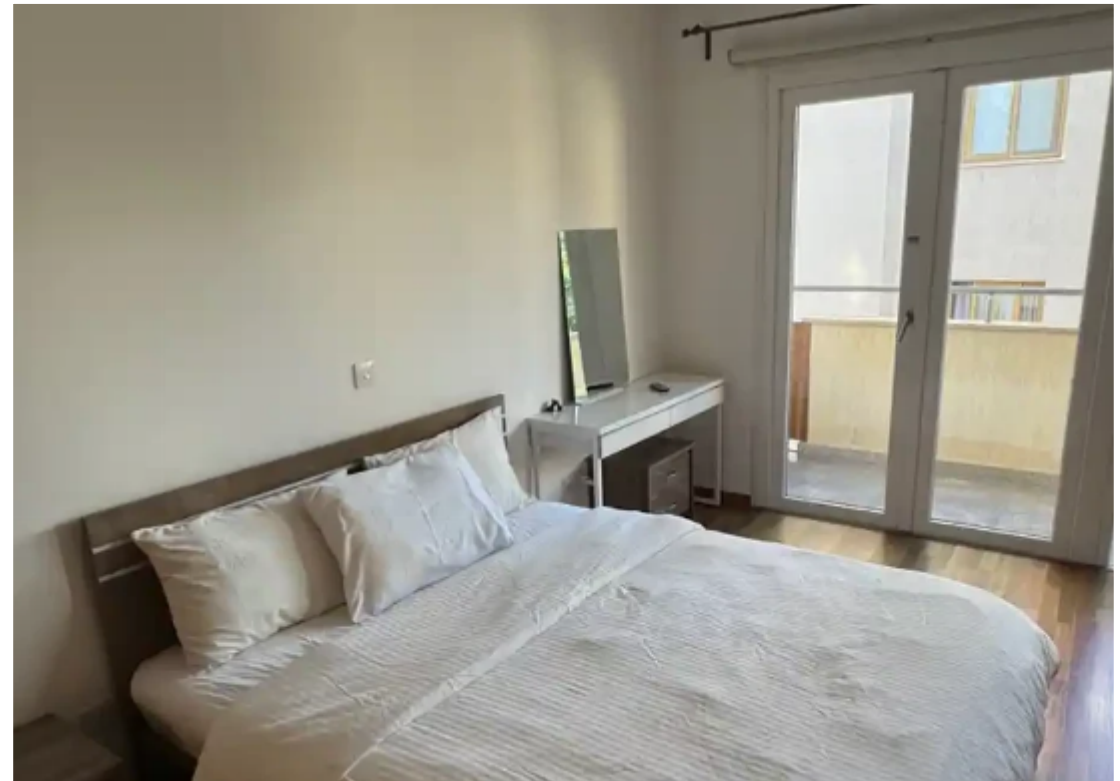

2-bedroom apartment to rent

€2.000

Limassol, Olympic-Residence-World-Trade-Center-Era-Neapoli-3107
, Cyprus

Offered at: €2,100

Estate ID: 55344

Ref: ba5339419

NET internal area: **100**

Bathrooms: **2**

Bedrooms: **2**

Parking spaces: **Covered cars**

Available from: **2024-08-13**

Offered at: **2,100**

Type: **Apartment**

....."This perfect rental opportunity in this luxurious 2-bedroom, 2-bathroom flat located just a 3-minute walk from the pristine beach. This premium property boasts two expansive terraces, offering sea breeze and ample space for outdoor relaxation or entertaining. Located in the heart of a vibrant neighborhood, you'll be just steps away from a variety of shops, restaurants, and cafes, ensuring you have everything you need right at your doorstep plus the sea. This flat provides the ideal combination of comfort, style, and location. All rooms have new Airconditions Installed Key Features: 2 Spacious Bedrooms: Comfortable and elegantly furnished, perfect for a restful stay. One ...