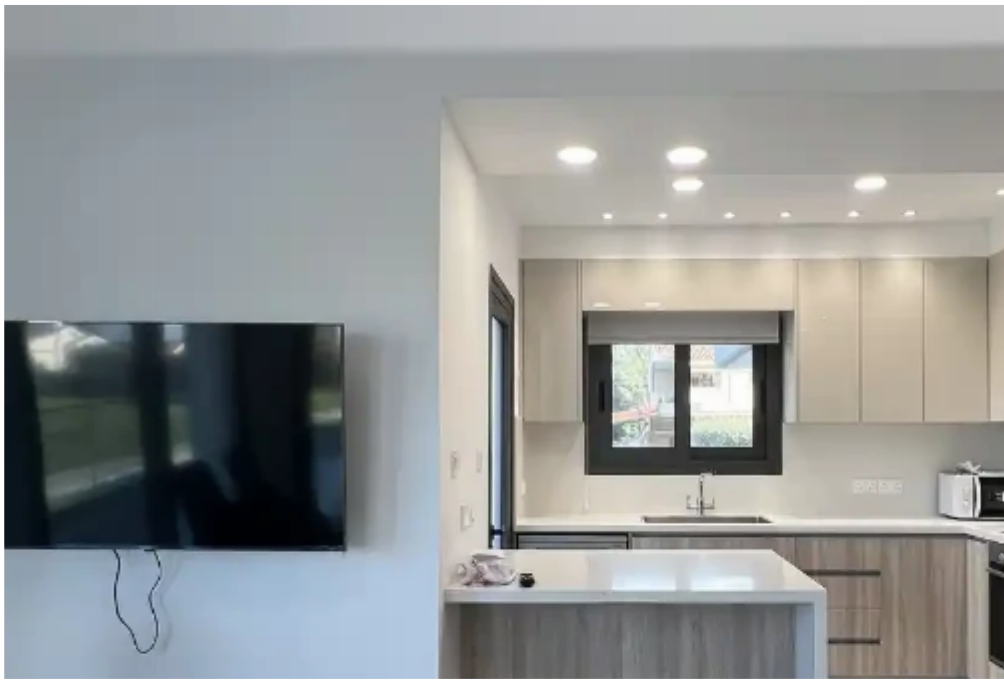

2-bedroom penthouse to rent

€4.000

Limassol, Kalogeropouleio-Gymnasium-Kodobathkia-Mesa-Geitonia-4002 , Cyprus

Offered at: €3,800

Estate ID: 55359

Ref: ba5370225

NET internal area: **120**

Bathrooms: **2**

Bedrooms: **3**

Parking spaces: **Covered cars**

Available from: **2024-08-13**

Offered at: **3,800**

Type: **Penthouse**

""""""""""2+1 Bedroom deuplex penthouse in Columbia area. - Brand new - Fully furnished - Duplex penthouse - 2 Bedrooms with option to convert to 3 bedrooms - Quiet residential area - Close to shops, banks and services - Fully equipped - Large Vernadas on each floor - Breathtaking views of the coast and mountains"""""""""" ...