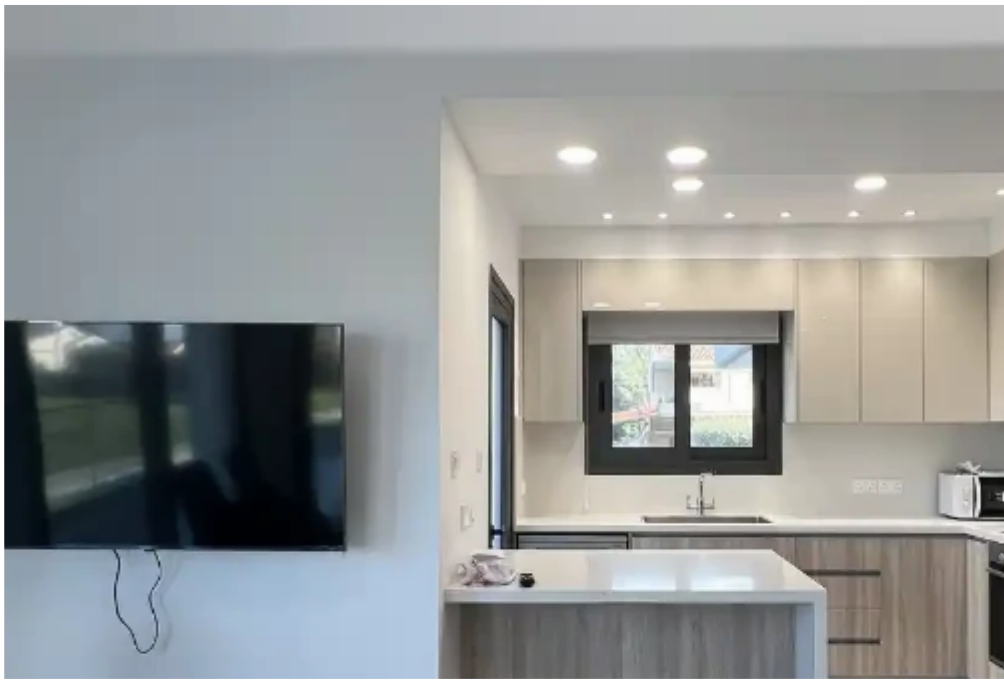

2-bedroom penthouse to rent

€4.000

Limassol, Kalogeropouleio-Gymnasium-Kodobathkia-Mesa-Geitonia-4002 , Cyprus

Offered at: €3,500

Estate ID: 55359

Ref: ba5370225

NET internal area: **120**

Bathrooms: **2**

Bedrooms: **3**

Parking spaces: **Covered cars**

Available from: **2024-08-13**

Offered at: **3,500**

Type: **Penthouse**

""""""""""2+1 Bedroom deuplex penthouse in Columbia area. - Brand new - Fully furnished - Duplex penthouse - 2 Bedrooms with option to convert to 3 bedrooms - Quiet residential area - Close to shops, banks and services - Fully equipped - Large Vernadas on each floor - Breathtaking views of the coast and mountains"""""""""" ...