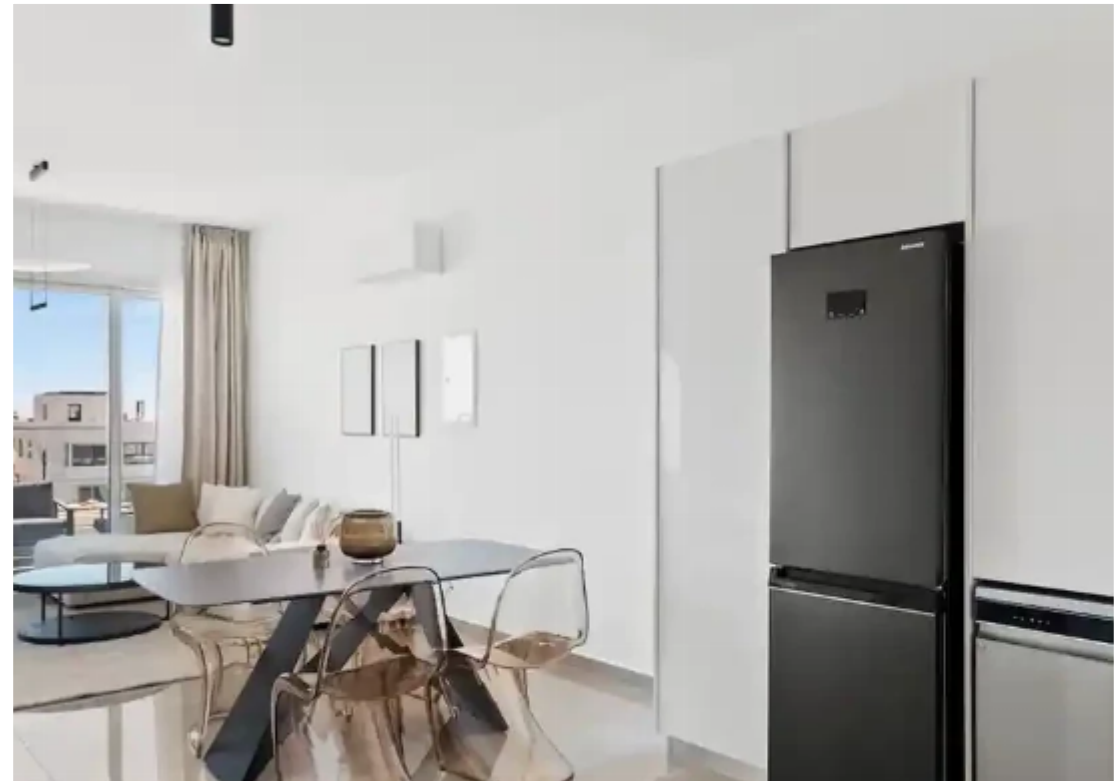

2-bedroom apartment to rent

€2.200

Limassol, Spyrou-Kyprianou-Ave-Kapsalos-3083 , Cyprus

Offered at: €2,100

Estate ID: 55366

Ref: ba5370627

NET internal area: **85**

Bathrooms: **2**

Bedrooms: **2**

Parking spaces: **Covered cars**

Available from: **2024-08-13**

Offered at: **2,100**

Type: **Apartment**

Embrace the comfort of space and modern amenities at Dwell li, our generously sized 2 bedroom apartment located in the vibrant heart of Limassol. Moving Doors is thrilled to offer a living solution that combines practicality with style, ensuring a delightful stay. Dwell li is designed to be your perfect urban retreat. Our fully serviced and equipped 2 bedroom apartment offers ample space, making it ideal for families, friends, or colleagues. Whether you're in town for business, leisure, or a bit of both, Dwell li provides a balanced living experience. Highlights: Spacious and stylish: Discover the joy of living in a spacious apartment, thoughtfully designed with modern amenities and st...