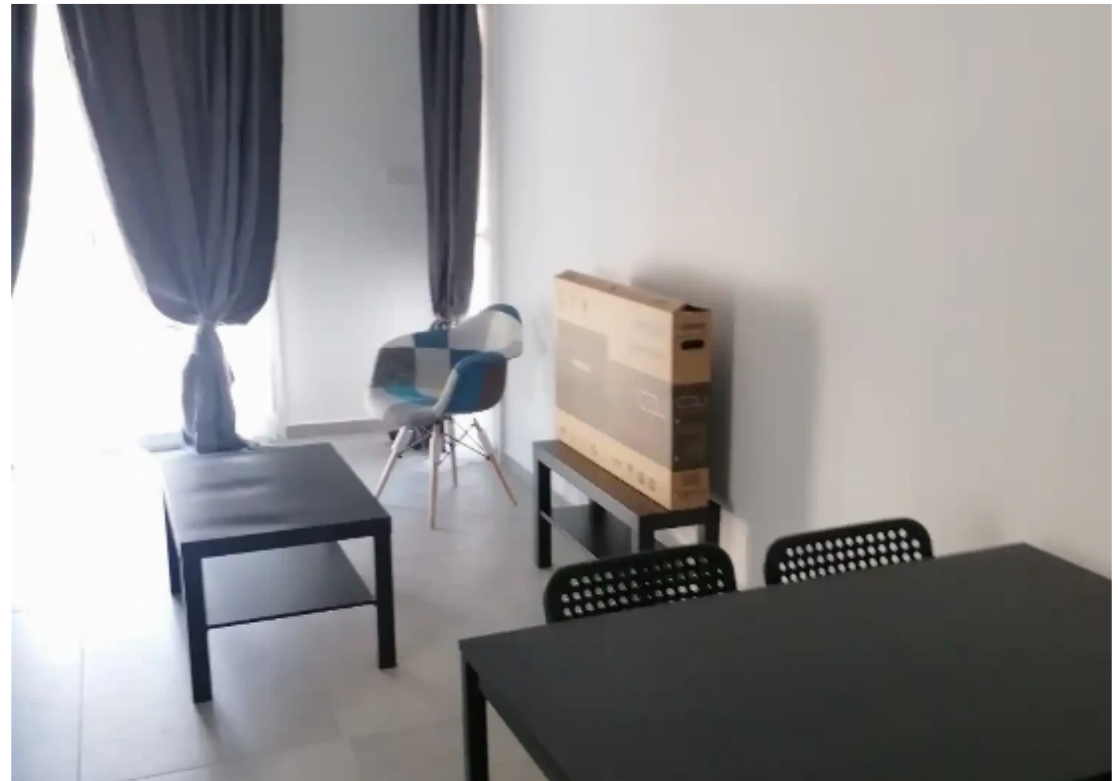

2-bedroom penthouse to rent

€1.600

Limassol, Arch-Makariou-lii-Ave-Agios-Nektarios-3095 , Cyprus

Offered at: € 1,600

Estate ID: 55409

Ref: ba5368864

NET internal area: **70**

Bathrooms: **2**

Bedrooms: **2**

Parking spaces: **Uncovered cars**

Available from: **2024-08-13**

Offered at: **1,600**

Type: **Penthouse**

Apartment for rent with 2 bedrooms, living room, kitchen, shower and 2 toilets. New building in Neapolis area, 10 minutes walk from the sea. Close to supermarket, bakery, park and bus stop. For more information call...