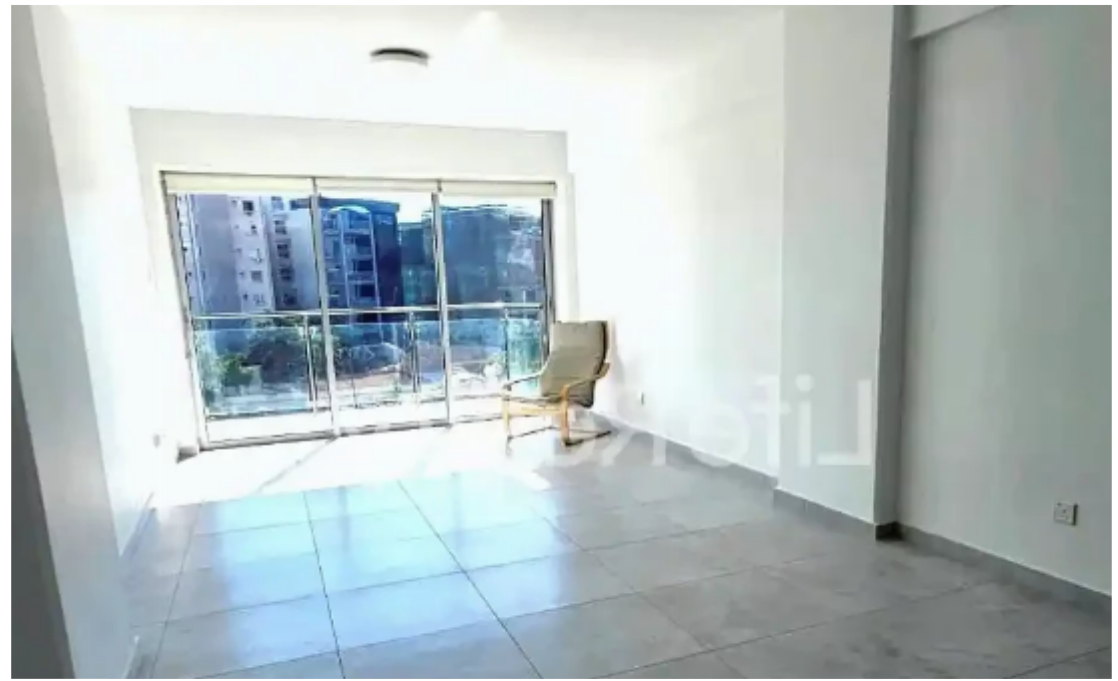

2-bedroom apartment to rent

€1.600

Limassol, Rialto-Anexartisias-St-Agia-Napa-3040 , Cyprus

Offered at: € 1,600

Estate ID: 55515

Ref: ba5405069

NET internal area: **87**

Bathrooms: **1**

Bedrooms: **2**

Parking spaces: **No cars**

Available from: **2024-08-29**

Offered at: **1,600**

Type: **Apartment**

Presenting this charming 2-bedroom apartment for rent, located in the heart of Limassol's Historical Center. Ideally situated just a 2-minute walk from the beach and only a 5-minute walk from the Limassol Marina, this apartment offers both convenience and amazing views. Inside, you'll find a welcoming living room, a separate kitchen, two spacious bedrooms, and a well-appointed bathroom. The prime location ensures a vibrant living in the cosmopolitan historical centre of Limassol, and a breathes commute to everything the city has to offer for a comfortable and relaxed lifestyle. The flat does NOT offer any type of parking space. Contact us today to schedule a viewing!...