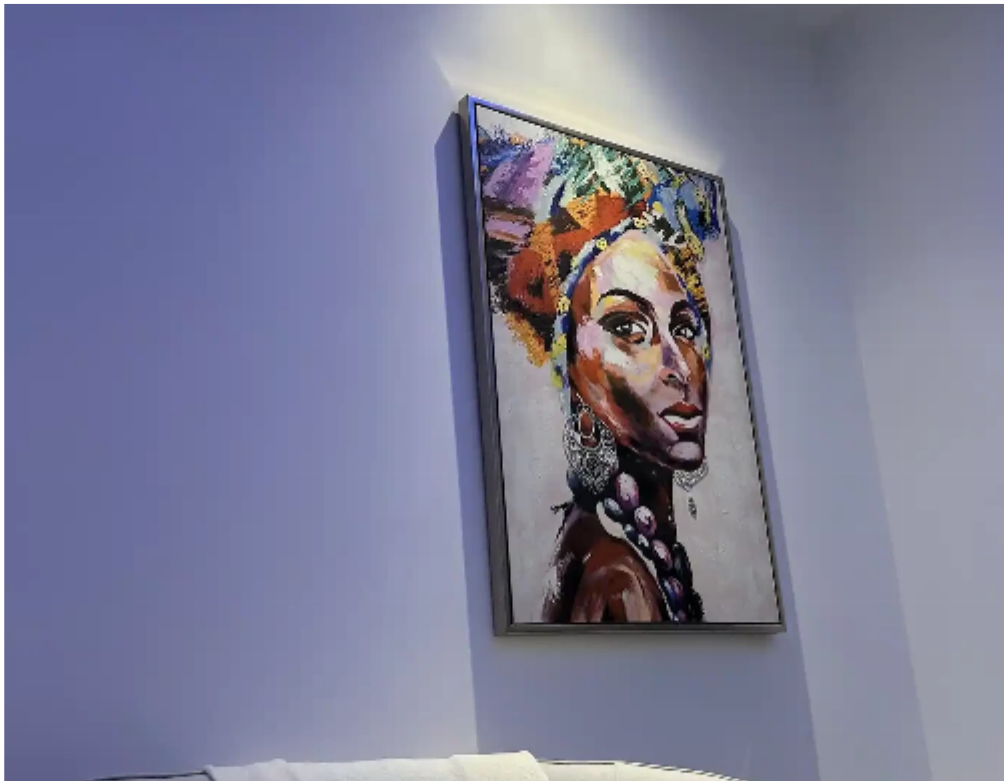

## 1-bedroom apartment to rent

**€1.700**

Limassol, Fragklinou-Rousvelt-St-Omonia-3011 , Cyprus

**Offered at:** € 1,500

**Estate ID:** 55904

**Ref:** ba5404689

NET internal area: **50**

Bathrooms: **1**

Bedrooms: **1**

Parking spaces: **Covered cars**

Available from: **2024-08-29**

Offered at: **1,500**

Type: **Apartment**

Modern and luxury one bedroom apartment! Located in ideal location. Less than five min drive from Limassol Marina and Limassol Casino. Close to banks, petrol stations and Lidl. 2023 building. Modern & comfort furniture and appliances to ensure a pleasant stay. Great lighting and hidden led lights for your pleasant movie nights. Double glazed windows - Balcony - Storage room - A/c in every room - Elevator in the building - Top floor apartment. Ready to move in 1/9/2024!...