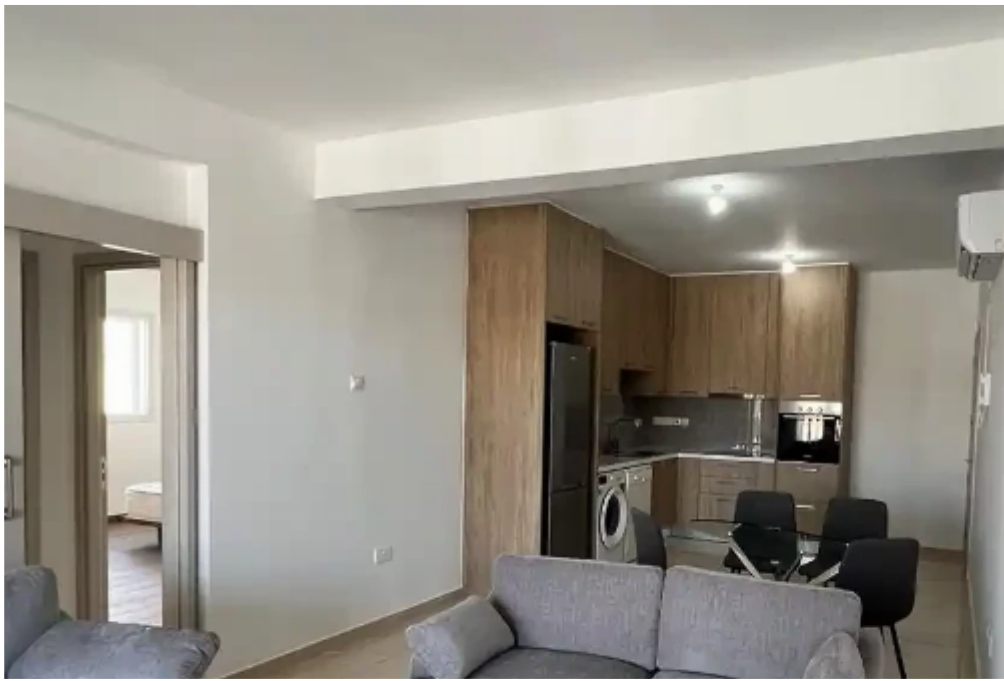

2-bedroom apartment to rent

€1.300

Limassol, Alexandrou-Ypsilanti-St-Ypsonas-4191 , Cyprus

Offered at: € 1,300

Estate ID: 56326

Ref: ba5403324

NET internal area: **96**

Bathrooms: **1**

Bedrooms: **2**

Parking spaces: **Covered cars**

Available from: **2024-08-29**

Offered at: **1,300**

Type: **Apartment**

This brand new property is located in the area of Ypsonas with a very easy access both in and out of the highway and all the necessary amenities including Jumbo, Mcdonalds, Alfamega and Ikea. With beautiful interiors and has a spacious veranda for lovely nights in. Suitable for a couple or single individuals. Video of the property can be provided upon request....