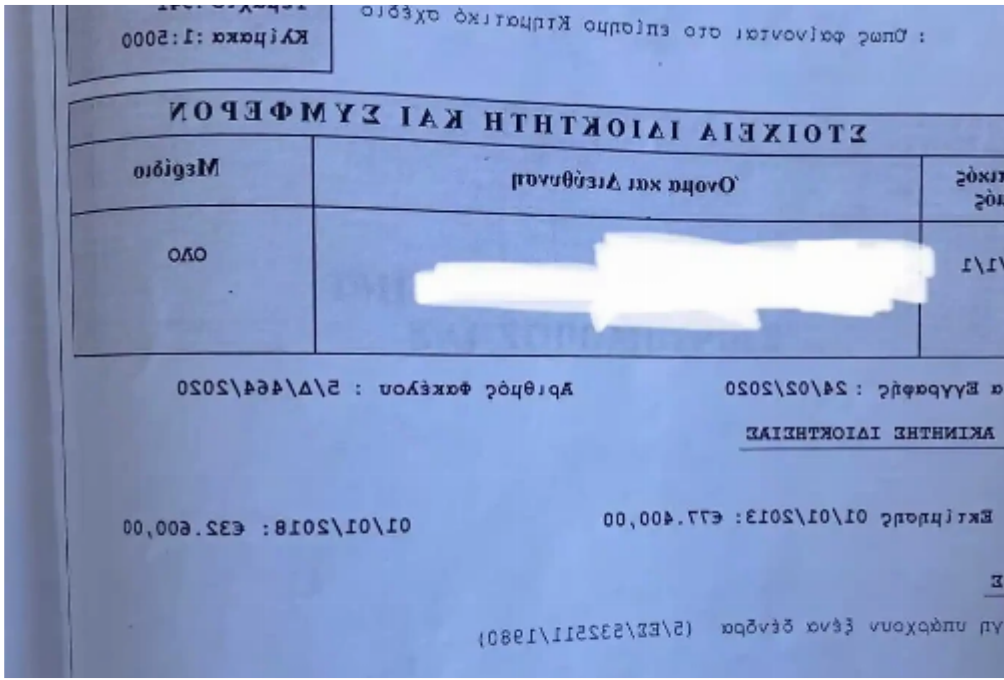

Residential land 837 m²

€100.000

Limassol, Foinikaria-4530 , Cyprus

Offered at: € 100,000

Estate ID: 57346

Ref: ba3143024

Total plot's-land's area: **837 m²**

Coverage: **0 %**

Available from: **2024-08-29**

Offered at: **100,000**

Type: **Residential**

Planning zone: **H2**

""???????????? ?"" ...

Estate on map: