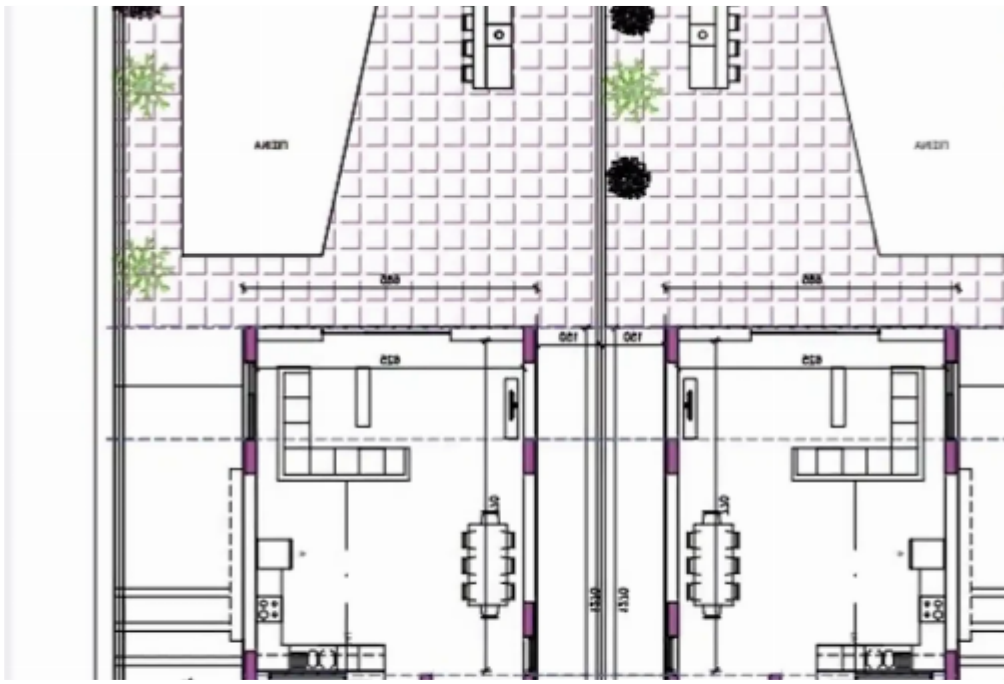

ΠΟΤΑΜΙΑ	ΔΗΜΟΣΚΟΙΝΟΤΗΤΑ
01	ΤΜΗΜΑ
121	ΕΜΒΑΔΟ ΤΕΜΑΧΙΟΥ (σε τ.μ)

ΣΧΕΣΗ Μ ΔΡΟΜΟΥ	ΑΠΟ ΜΙΑ ΠΛΕΥΡΑ (ΠΡΟΣΟΨΗ)	ΣΗ ΜΕ ΟΜΟ
ΠΕΡΙΒΑΛ	ΚΑΝΟΝΙΚΗ