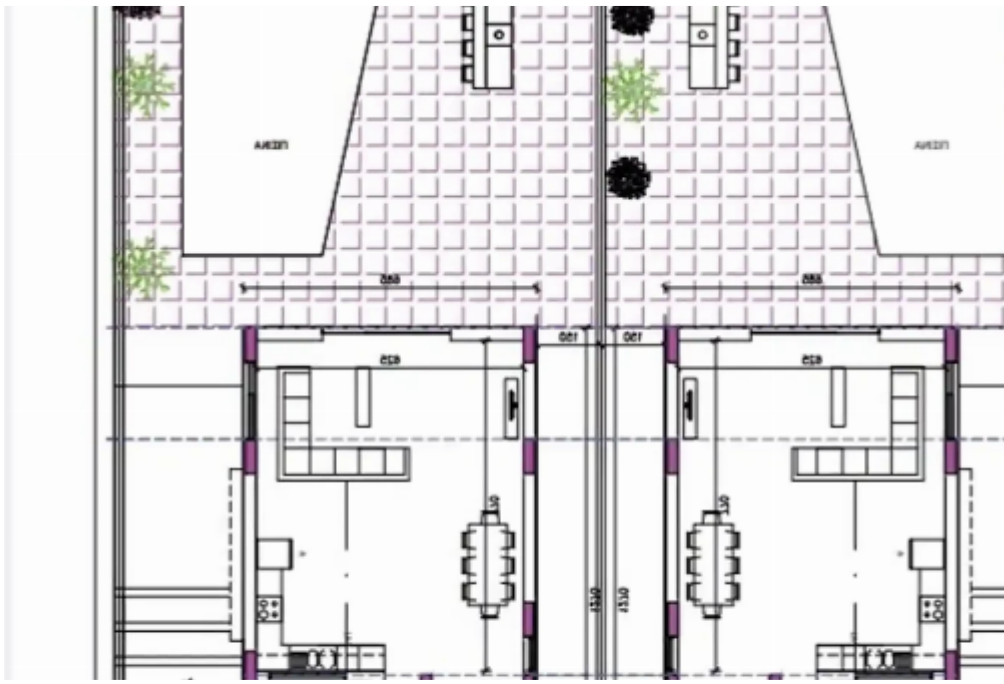

ΑΙΜΑΤΟΠ	ΔΗΜΟΣΚΟΙΝΟΤΗΤΑ
01	ΤΜΗΜΑ
121	ΕΜΒΑΔΟ ΤΕΜΑΧΙΟΥ (σε τ.μ)

Μ ΗΞΕΣ	ΑΠΟ ΜΙΑ ΠΛΕΥΡΑ	ΣΗ ΜΕ
ΔΡΟΜΟΥ	(ΠΡΟΣΟΨΗ)	ΟΜΟ
ΠΕΡΙΒΑΛ	ΚΑΝΟΝΙΚΗ