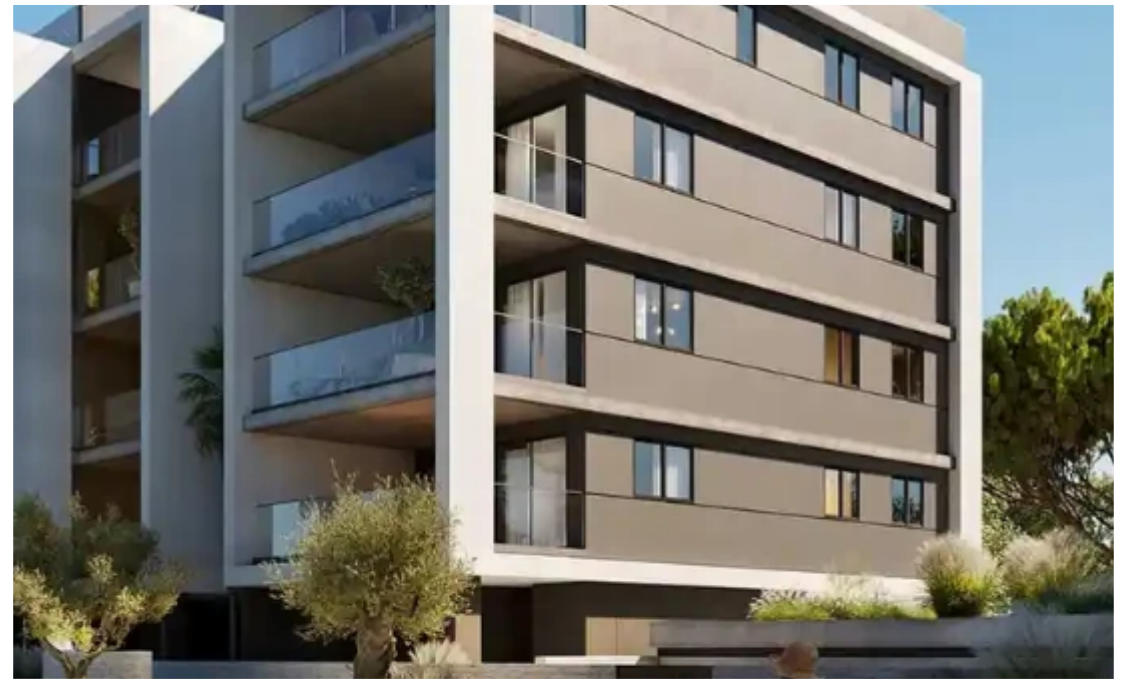

3-bedroom apartment for sale

Limassol, Super-Home-Center-Timou-Prodromou-Mesa-Geitonia-4004 , Cyprus

Offered at: € 810,000

Estate ID: 58942

Ref: ba5402696

Bedrooms: **3**

Parking spaces: **Covered cars**

Available from: **2024-08-29**

Offered at: **810,000**

Type: **Apartment**

*****15694 The new project is located in Germasogeia, quiet residential place in Limassol's tourist area, 900 meters to the sandy beach. Residents will enjoy the opulence of spacious living areas with floor-to-ceiling windows that allow natural light to flow through the space giving it that sense of freedom. Each luxury apartments is set beautifully with breathtaking panoramic city views. Meticulously designed with smart space arrangements that deliver pure comfort and style. These homes are designed with the best high-quality materials and high standards of finish, where premium aesthetics fuse with elevated comforted high-spec functionality. EXTRA FEATURES Semi-solid parquet fl...