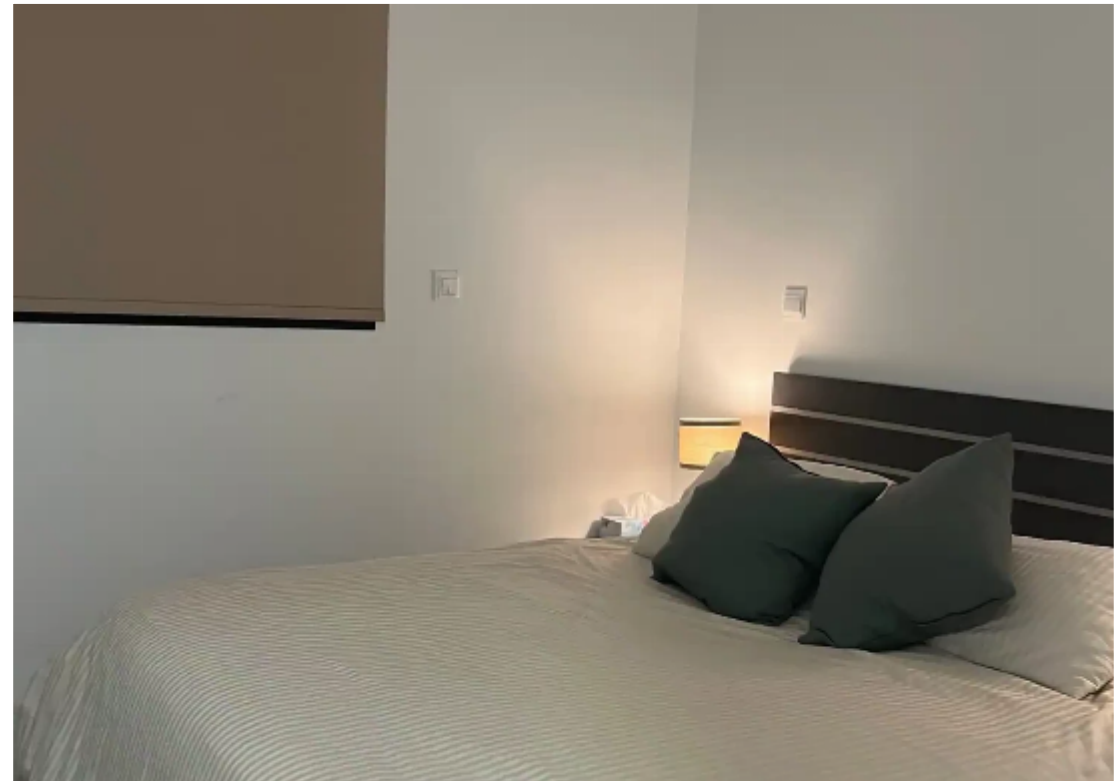

2-bedroom apartment to rent

€2.500

Limassol, Super-Home-Center-Timou-Prodromou-Mesa-Geitonia-4004 , Cyprus

Offered at: €2,300

Estate ID: 59496

Ref: ba5401265

NET internal area: **83**

Bathrooms: **2**

Bedrooms: **2**

Parking spaces: **Covered cars**

Available from: **2024-08-30**

Offered at: **2,300**

Type: **Apartment**

2 bedroom apartment fully furnished. Including Fridge, washing Mashine, Smart TV 75inch, double Bed, single Bed, office Table. All Rooms Have A/C. 2 Showers and 2 Toilets (en Suite Bedroom). Kitchen Island Bar With Stools. Photovoltaic Panels. 1 Balcony 23m2. 1 Small Balcony Outside The Kitchen Area. Quiet building. 6 Flats In Total. Option To Be Provided Furnished Or unfurnished. Price To Be Discussed....