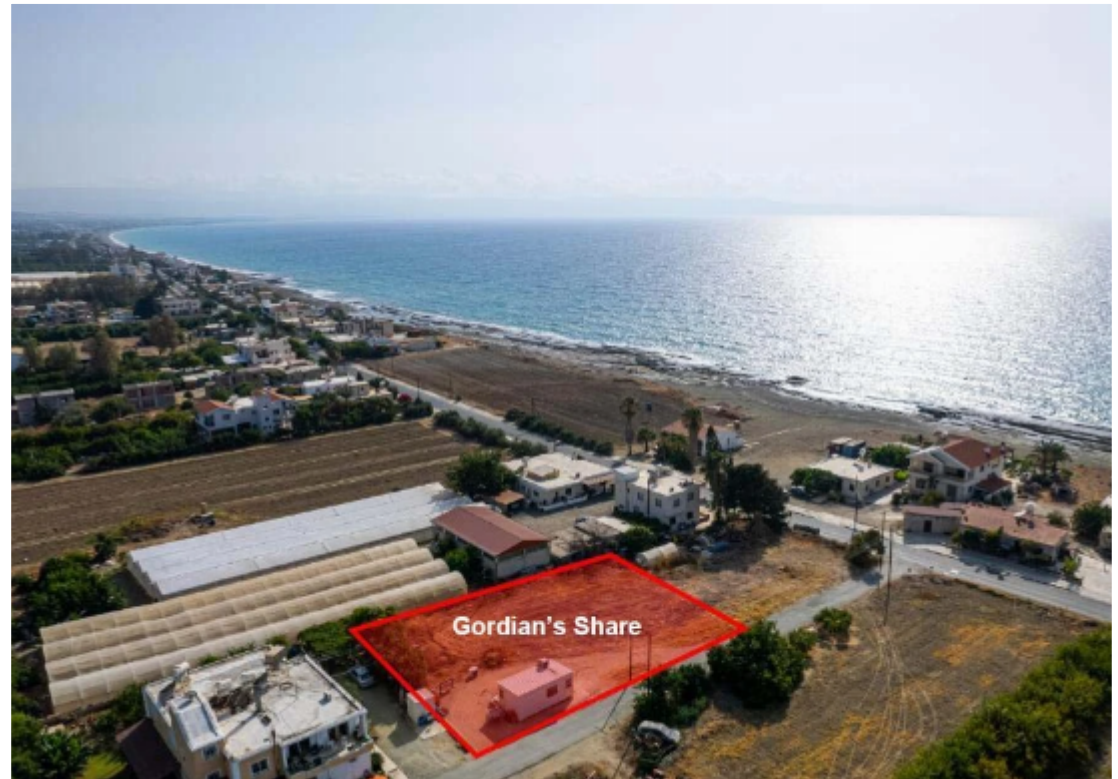

## Shared residential field in Agia Marina Chrysochous Paphos

Paphos, Agia-Marina-Chrysochous-8881 , Cyprus

**Offered at:** € 100,000

**Estate ID:** 59561

**Ref:** go7799

Available from: **2024-08-30**

Offered at: **100,000**

Type: **Space**

The property is a shared (33.33%) residential field in Agia Marina Chrysochous. It is located on Demokratias avenue, 70m from the sea and 700m from the center of the village. The field has a total land area of 3,131sqm and Gordian's share corresponds approximately to 1,033sqm. It offers close proximity to amenities such as a supermarket, bakery, restaurants and cafes. It also offers easy access to the main road leading to Polis Chrysochous.