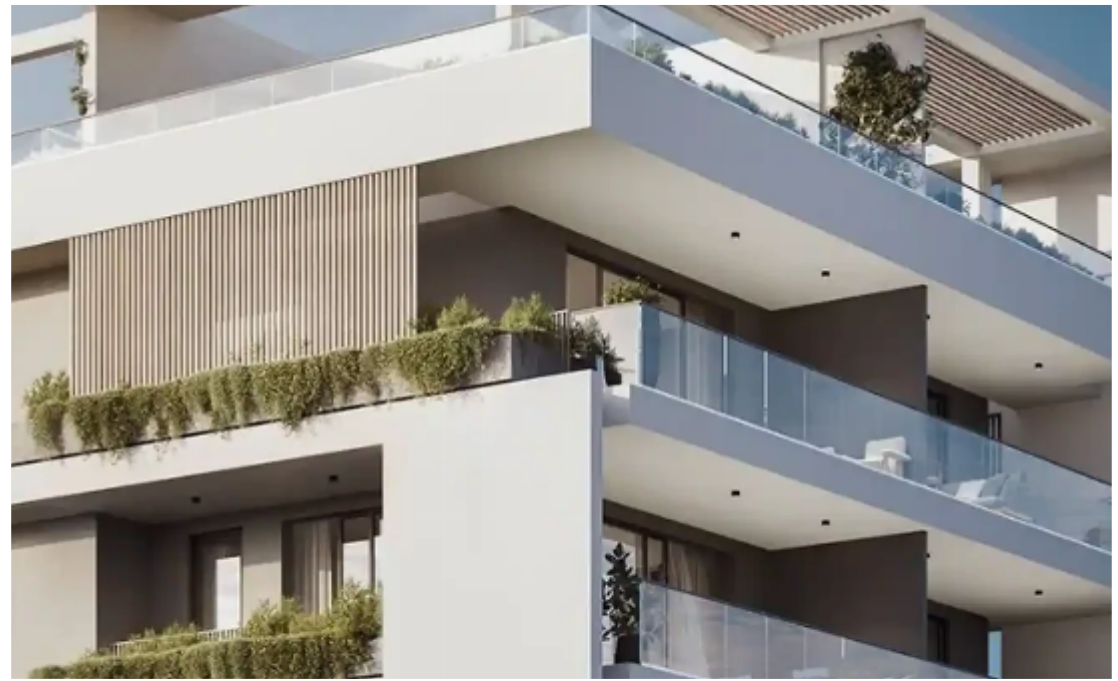

2-bedroom apartment f?r s?le

Limassol, Grigori-Afxentiou-Timou-Prodromou-Mesa-Geitonia-4003 ,
Cyprus

Offered at: € 435,000

Estate ID: 59630

Ref: ba5395163

Bathrooms: **2**

Bedrooms: **2**

Available from: **2024-08-30**

Offered at: **435,000**

Type: **Apartment**

*****15670 The new residential project in Agios Athanasios, Limassol. This exclusive development is strategically situated in one of Limassol's most prestigious areas, offering residents both convenience and prestige. With easy access to major roads and nearby city amenities, the location ensures that all necessities are within reach. The building features a collection of 12 meticulously designed apartments, offering a choice of 2- and 3-bedroom layouts. Each unit is crafted with attention to detail, ensuring that the living spaces exude sophistication while remaining functional and comfortable.

Residents can unwind in the beautifully landscaped communal areas, including a pool surround...

Estate on map:

image not found or type unknown