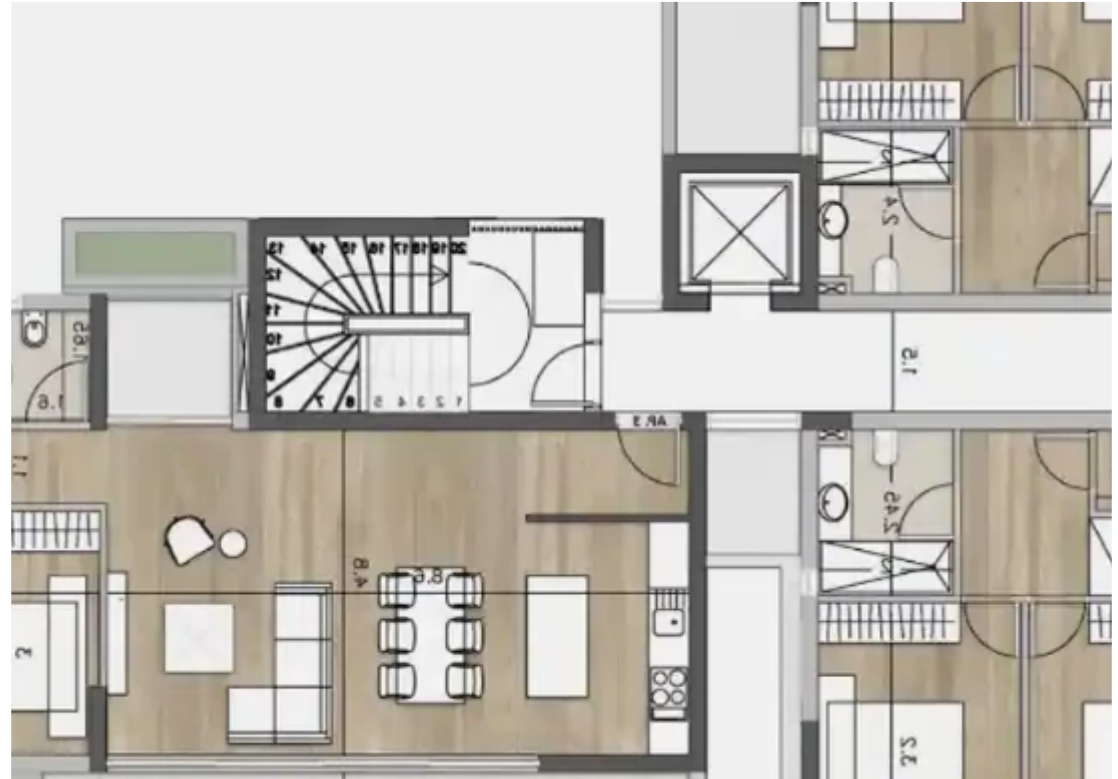

2-bedroom apartment f?r s?le

€435.000

Limassol, Grigori-Afxentiou-Timou-Prodromou-Mesa-Geitonia-4003 ,
Cyprus

Offered at: € 435,000

Estate ID: 59630

Ref: ba5395163

NET internal area: **105**

Bathrooms: **2**

Bedrooms: **2**

Available from: **2024-08-30**

Offered at: **435,000**

Type: **Apartment**

15670 The new residential project in Agios Athanasios, Limassol. This exclusive development is strategically situated in one of Limassol's most prestigious areas, offering residents both convenience and prestige. With easy access to major roads and nearby city amenities, the location ensures that all necessities are within reach. The building features a collection of 12 meticulously designed apartments, offering a choice of 2- and 3-bedroom layouts. Each unit is crafted with attention to detail, ensuring that the living spaces exude sophistication while remaining functional and comfortable.