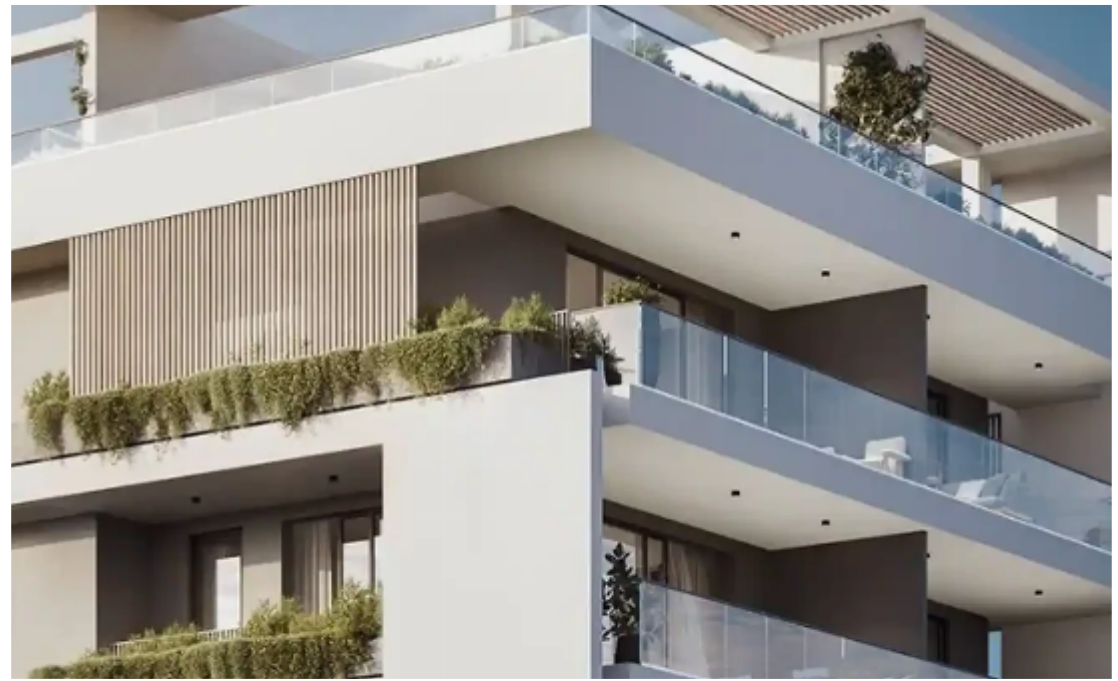

2-bedroom apartment f?r s?le

€435.000

Limassol, Grigori-Afxentiou-Timou-Prodromou-Mesa-Geitonia-4003 ,
Cyprus

Offered at: € 435,000

Estate ID: 59630

Ref: ba5395163

NET internal area: **105**

Bathrooms: **2**

Bedrooms: **2**

Available from: **2024-08-30**

Offered at: **435,000**

Type: **Apartment**

15670 The new residential project in Agios Athanasios, Limassol. This exclusive development is strategically situated in one of Limassol's most prestigious areas, offering residents both convenience and prestige. With easy access to major roads and nearby city amenities, the location ensures that all necessities are within reach. The building features a collection of 12 meticulously designed apartments, offering a choice of 2- and 3-bedroom layouts. Each unit is crafted with attention to detail, ensuring that the living spaces exude sophistication while remaining functional and comfortable.

Residents can unwind in the beautifully landscaped communal areas, including a pool surrounded by ...

Estate on map: