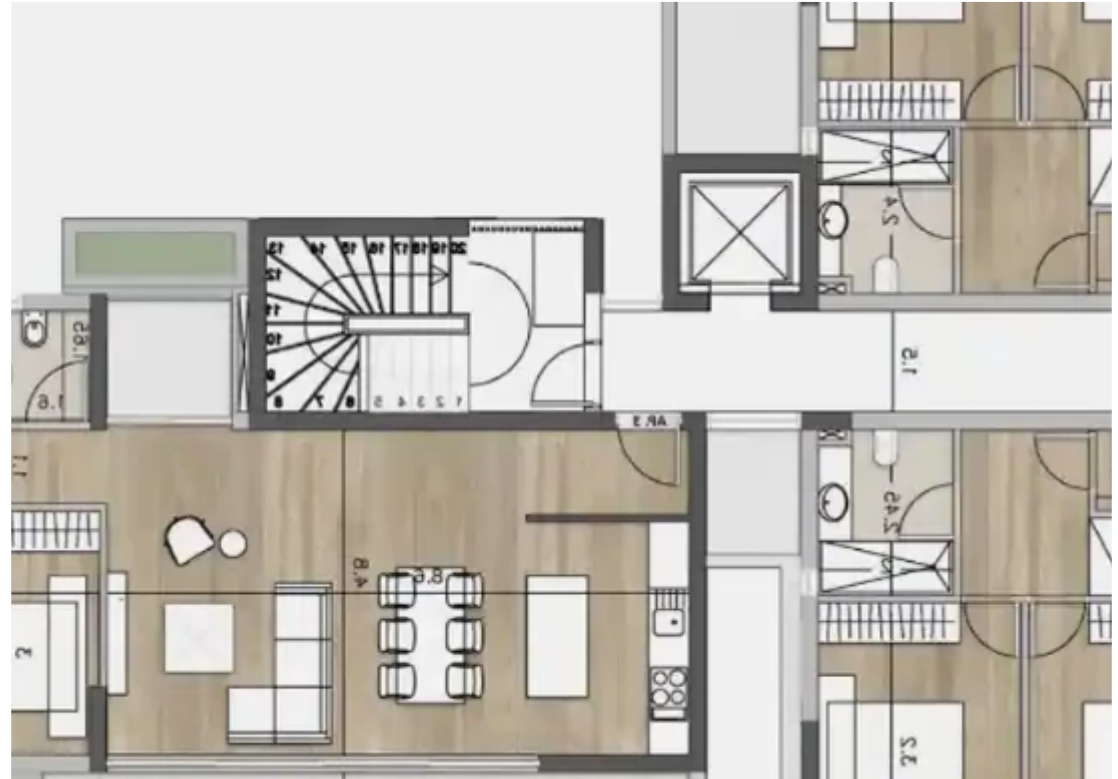

2-bedroom apartment f?r s?le

Limassol, Grigori-Afxentiou-Timou-Prodromou-Mesa-Geitonia-4003 ,
Cyprus

Offered at: € 435,000

Estate ID: 59630

Ref: ba5395163

Bathrooms: **2**

Bedrooms: **2**

Available from: **2024-08-30**

Offered at: **435,000**

Type: **Apartment**

*****15670 The new residential project in Agios Athanasios, Limassol. This exclusive development is strategically situated in one of Limassol's most prestigious areas, offering residents both convenience and prestige. With easy access to major roads and nearby city amenities, the location ensures that all necessities are within reach. The building features a collection of 12 meticulously designed apartments, offering a choice of 2- and 3-bedroom layouts. Each unit is crafted with attention to detail, ensuring that the living spaces exude sophistication while remaining functional and comfortable.