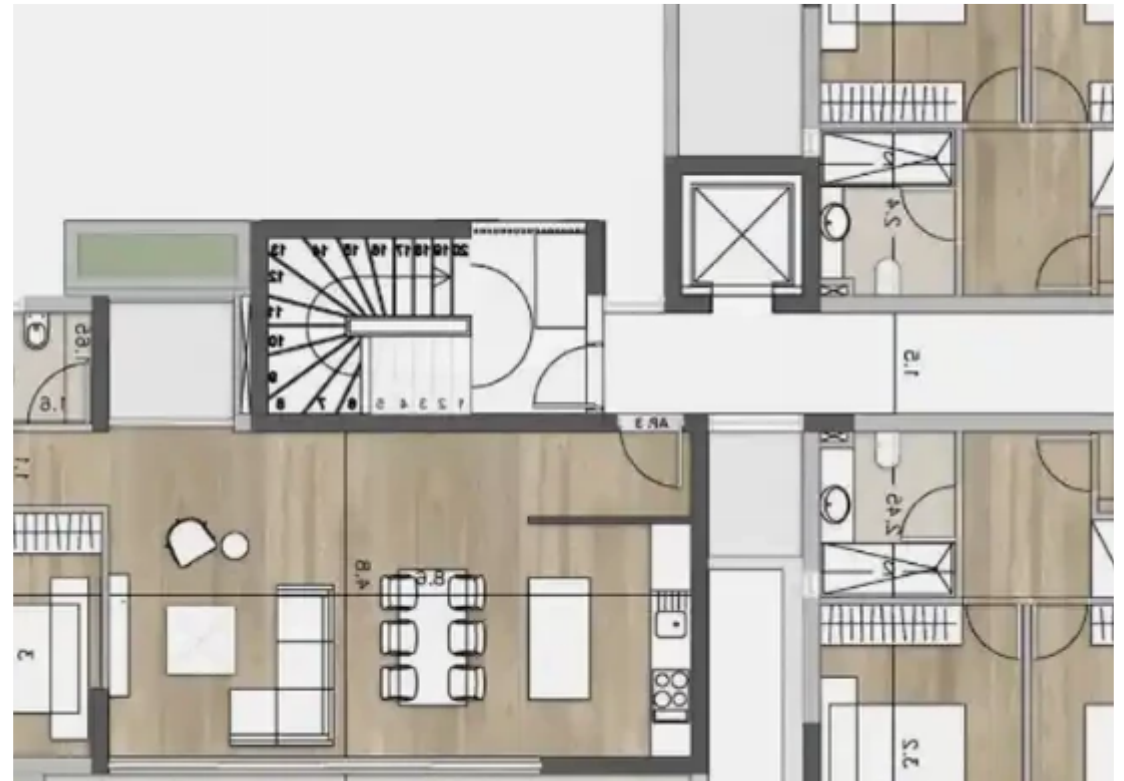

2-bedroom penthouse f?r s?le

€550.000

Limassol, Kalogeropouleio-Gymnasium-Kodobathkia-Mesa-Geitonia-4002 , Cyprus

Offered at: € 550,000

Estate ID: 59640

Ref: ba5395167

NET internal area: **152**

Bathrooms: **2**

Bedrooms: **2**

Available from: **2024-08-30**

Offered at: **550,000**

Type: **Penthouse**

*****15672 The new residential project in Agios Athanasios, Limassol. This exclusive development is strategically situated in one of Limassol's most prestigious areas, offering residents both convenience and prestige. With easy access to major roads and nearby city amenities, the location ensures that all necessities are within reach. The building features a collection of 12 meticulously designed apartments, offering a choice of 2- and 3-bedroom layouts. Each unit is crafted with attention to detail, ensuring that the living spaces exude sophistication while remaining functional and comfortable.