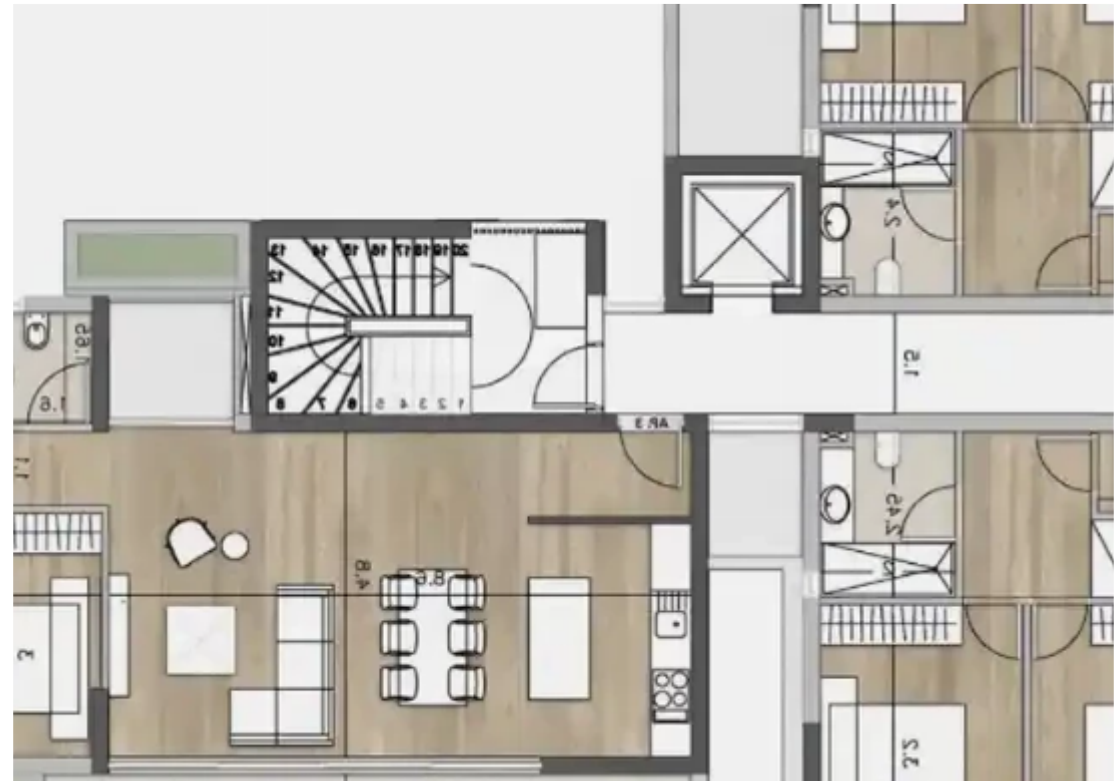

2-bedroom penthouse f?r s?le

€550.000

Limassol, Kalogeropouleio-Gymnasium-Kodobathkia-Mesa-Geitonia-4002 , Cyprus

Offered at: € 550,000

Estate ID: 59640

Ref: ba5395167

NET internal area: **152**

Bathrooms: **2**

Bedrooms: **2**

Available from: **2024-08-30**

Offered at: **550,000**

Type: **Penthouse**

15672 The new residential project in Agios Athanasios, Limassol. This exclusive development is strategically situated in one of Limassol's most prestigious areas, offering residents both convenience and prestige. With easy access to major roads and nearby city amenities, the location ensures that all necessities are within reach. The building features a collection of 12 meticulously designed apartments, offering a choice of 2- and 3-bedroom layouts. Each unit is crafted with attention to detail, ensuring that the living spaces exude sophistication while remaining functional and comfortable.