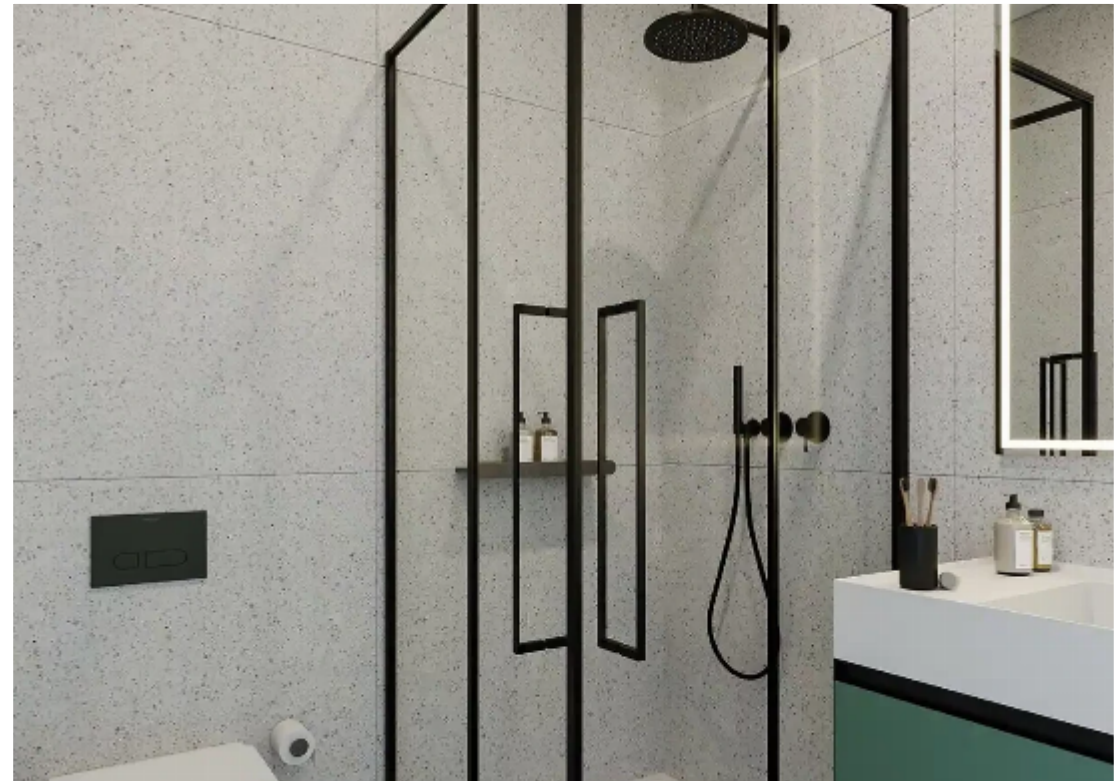

## 2-bedroom maisonette f?r s?le

**€570.000**

Limassol, Green-Area-Mersinies-Paniotis-Agia-Paraskevi-  
Germasogeias-Villag-4044 , Cyprus

**Offered at:** € 570,000

**Estate ID:** 59696

**Ref:** ba5392453

NET internal area: **176**

Bathrooms: **2**

Bedrooms: **2**

Available from: **2024-08-30**

Offered at: **570,000**

Type: **SemidetachedHouse**

15647 This new residential project in the prestigious hillside area of Germasogeia, Limassol, offers an unparalleled living experience with sweeping views of the city, the Mediterranean sea, and the verdant hills surrounding the area. The development features a selection of elegant residences, including 1, 2, and 3-bedroom apartments as well as 2 maisonettes, each designed to harmonize with the natural beauty of the landscape. The modern architecture is characterized by a sophisticated interplay of white stone and deep grey wall cladding, creating a striking visual contrast that complements the serene environment. Residents benefit from easy access to a range of local facilities, including...