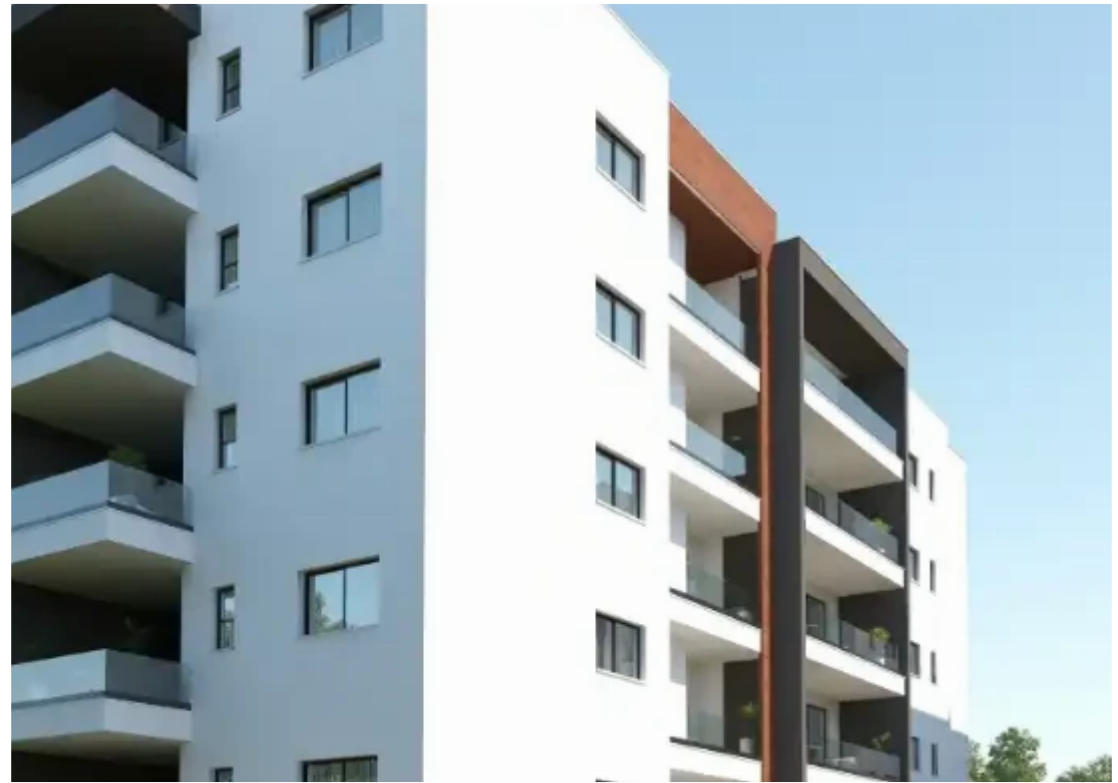

1-bedroom apartment f?r s?le

Limassol, Ayiou-Neophytou-School-Ikea-Makarios-Iii-Kato-Polemida-4155 , Cyprus

Offered at: € 180,000

Estate ID: 59741

Ref: ba5392529

Bathrooms: **1**

Bedrooms: **1**

Available from: **2024-08-30**

Offered at: **180,000**

Type: **Apartment**

.....15625 This new residential development is located in the Kato Polemidia area of Limassol. This prime location offers easy access to all essential amenities. The complex features two modern residential blocks. Available options include stylish studios, as well as one, two, and three-bedroom apartments, each crafted with attention to detail and quality. EXTRA FEATURES Solar water heater system Video inter system Provision for A/C Provision for electric shutters Internal area: 50 m2 Covered veranda: 16 m2 Price: € 165.000- 180.000 + VAT....."