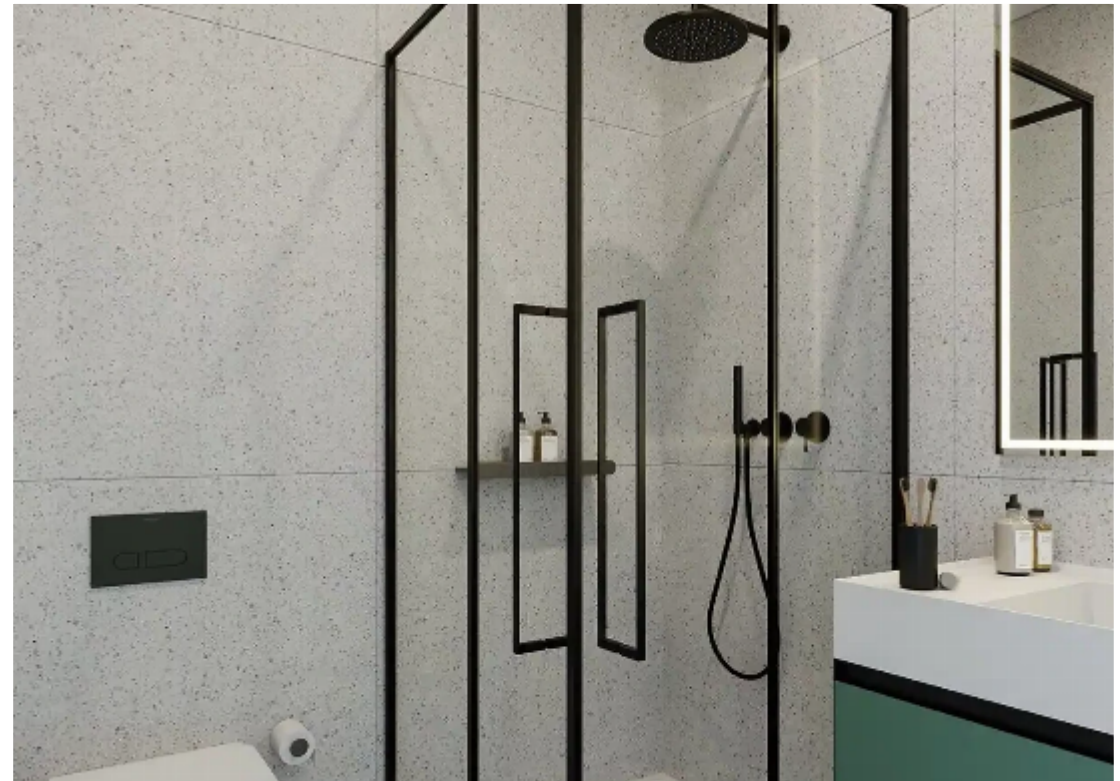

## 2-bedroom apartment f?r s?le

**€530.000**

Limassol, Green-Area-Mersinies-Paniotis-Agia-Paraskevi-  
Germasogeias-Villag-4044 , Cyprus

**Offered at:** € 530,000

**Estate ID:** 59769

**Ref:** ba5392458

NET internal area: **123**

Bathrooms: **2**

Bedrooms: **2**

Available from: **2024-08-30**

Offered at: **530,000**

Type: **Apartment**

15646 This new residential project in the prestigious hillside area of Germasogeia, Limassol, offers an unparalleled living experience with sweeping views of the city, the Mediterranean sea, and the verdant hills surrounding the area. The development features a selection of elegant residences, including 1, 2, and 3-bedroom apartments as well as 2 maisonettes, each designed to harmonize with the natural beauty of the landscape. The modern architecture is characterized by a sophisticated interplay of white stone and deep grey wall cladding, creating a striking visual contrast that complements the serene environment. Residents benefit from easy access to a range of local facilities, including...