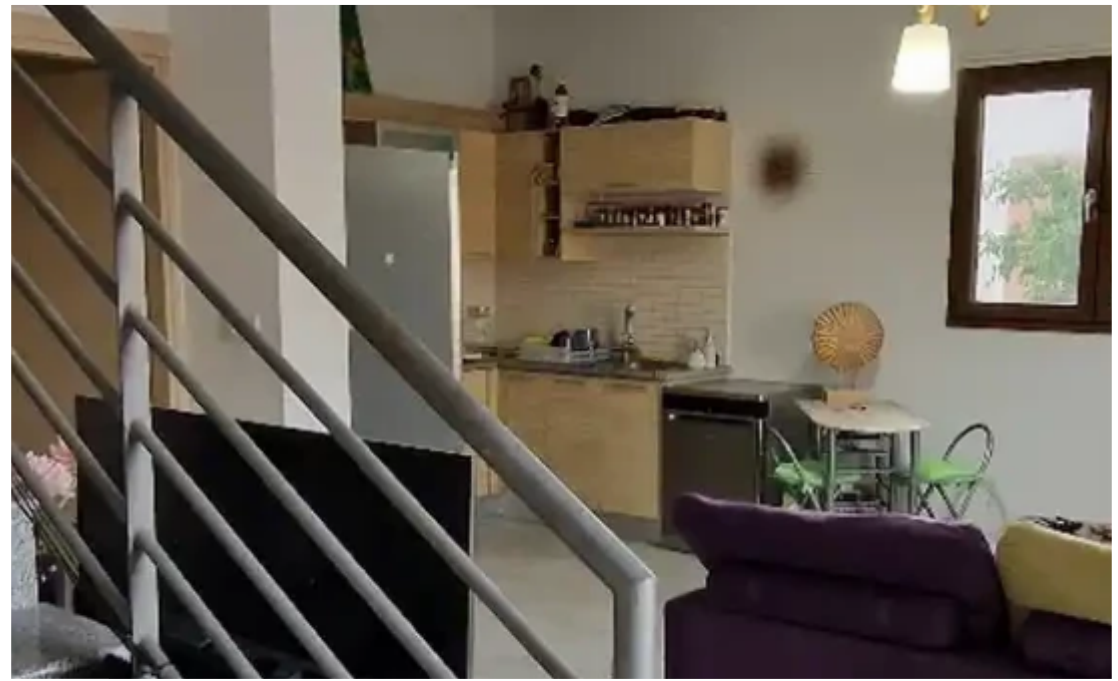

3-bedroom penthouse to rent

€1.700

Limassol, Panthea-Mesa-Geitonia-4007 , Cyprus

Offered at: € 1,500

Estate ID: 59907

Ref: ba5390663

NET internal area: **120**

Bathrooms: **1**

Bedrooms: **3**

Parking spaces: **Uncovered cars**

Available from: **2024-08-30**

Offered at: **1,500**

Type: **Penthouse**

A beautiful two-bedroom penthouse in the prestigious Panthea area of Limassol. The flat is 120 sq. meters and in addition has another 50 meters of verandas, with the front 35sqm veranda having unparalleled views of Limassol and the sea. It includes full furniture, washing machine, refrigerator as well as beds and everything required for a small family to move in. The flat also has an attic of approximately 20 square meters which can be retrofitted to become an extra third room. the flat is on the second floor, and does not have an elevator no agents...