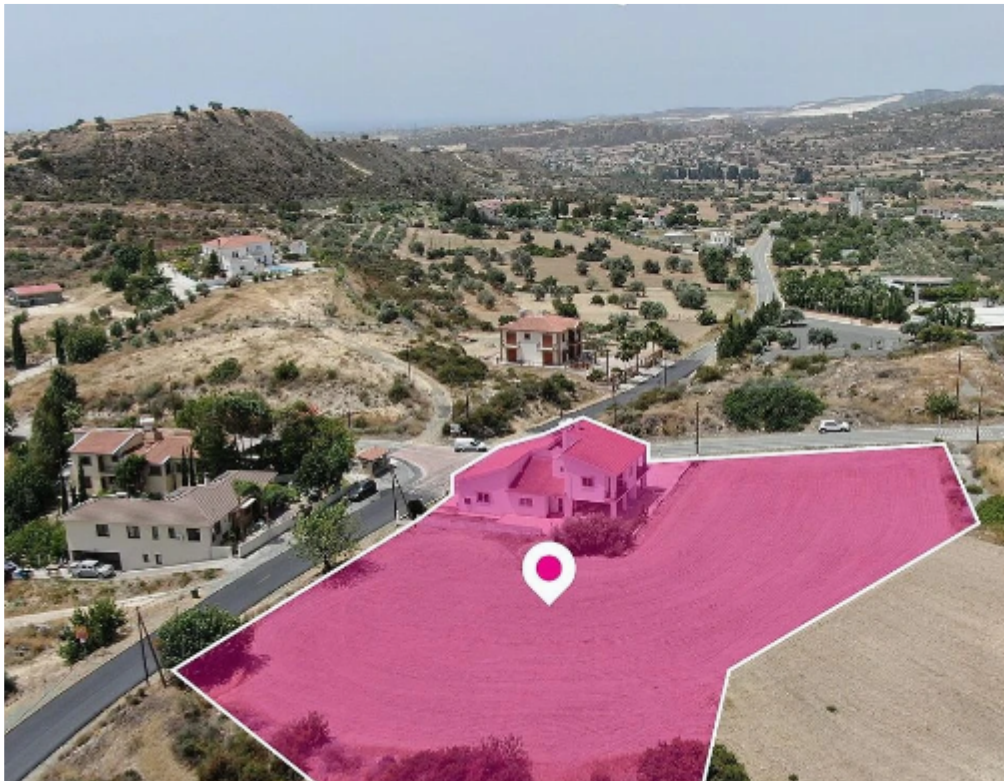

Share of a residential field in Choirokitia Larnaka

Larnaka, Choirokoitia-7741 , Cyprus

Offered at: €79,000

Estate ID: 59946

Ref: al2317

Total plot's-land's area: **4686 m²**

Available from: **2024-08-30**

Offered at: **79,000**

Type: **Agricultural**

A 50% share (approximately 2.343 sq.m)of a residential field extending to about 4.686 sq.m. in total, situated in Choirokitia, Larnaka. The field is a corner parcel with a rectangularly shaped and a flat surface. The 50% share correspond to the empty field not on the house. Access to the field is via two registered roads with total frontage of approximately 132m. Within the field there is a house. No distribution agreement in place. The asset is located approximately 500m southeast from the community of Choirokitia and approximately, 600m southwest from the Neolithic Settlement of Choirokitia. The property falls within Zone H2, with a building coefficient of 90%, coverage of 50%, and...

Estate on map: