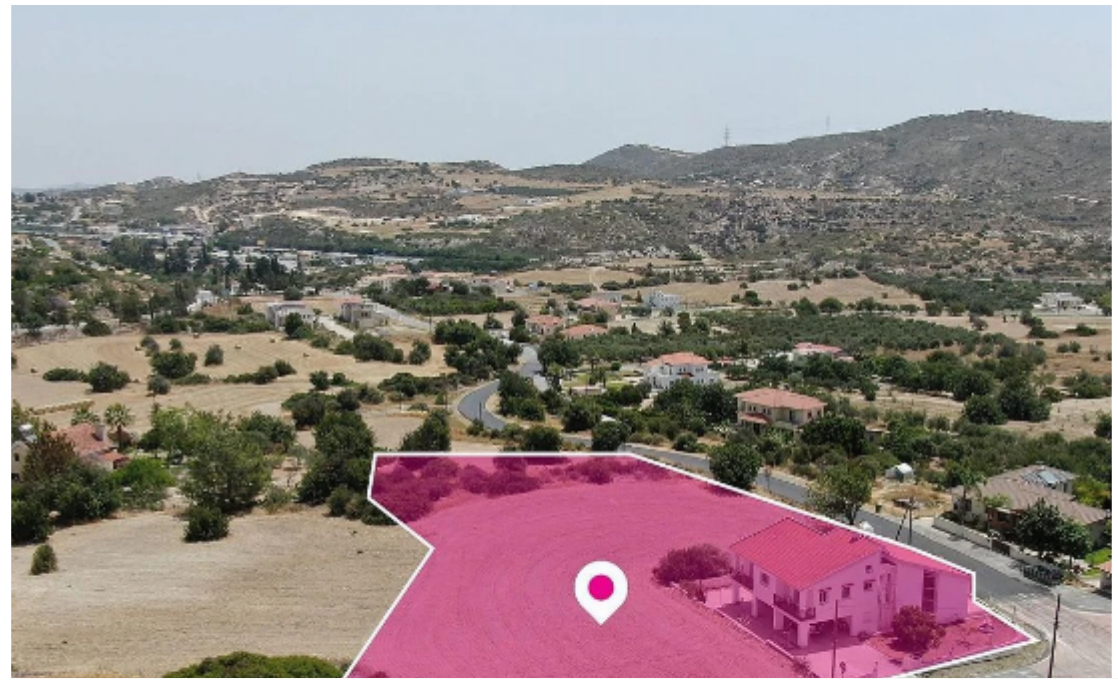

Share of a residential field in Choirokitia Larnaka

Larnaka, Choirokoitia-7741 , Cyprus

Offered at: €79,000

Estate ID: 59946

Ref: al2317

Total plot's-land's area: **4686 m²**

Available from: **2024-08-30**

Offered at: **79,000**

Type: **Agricultural**

A 50% share (approximately 2.343 sq.m)of a residential field extending to about 4.686 sq.m. in total, situated in Choirokitia, Larnaka. The field is a corner parcel with a rectangularly shaped and a flat surface. The 50% share correspond to the empty field not on the house. Access to the field is via two registered roads with total frontage of approximately 132m. Within the field there is a house. No distribution agreement in place. The asset is located approximately 500m southeast from the community of Choirokitia and approximately, 600m southwest from the Neolithic Settlement of Choirokitia. The property falls within Zone H2, with a building coefficient of 90%, coverage of 50%, and...

Estate on map: