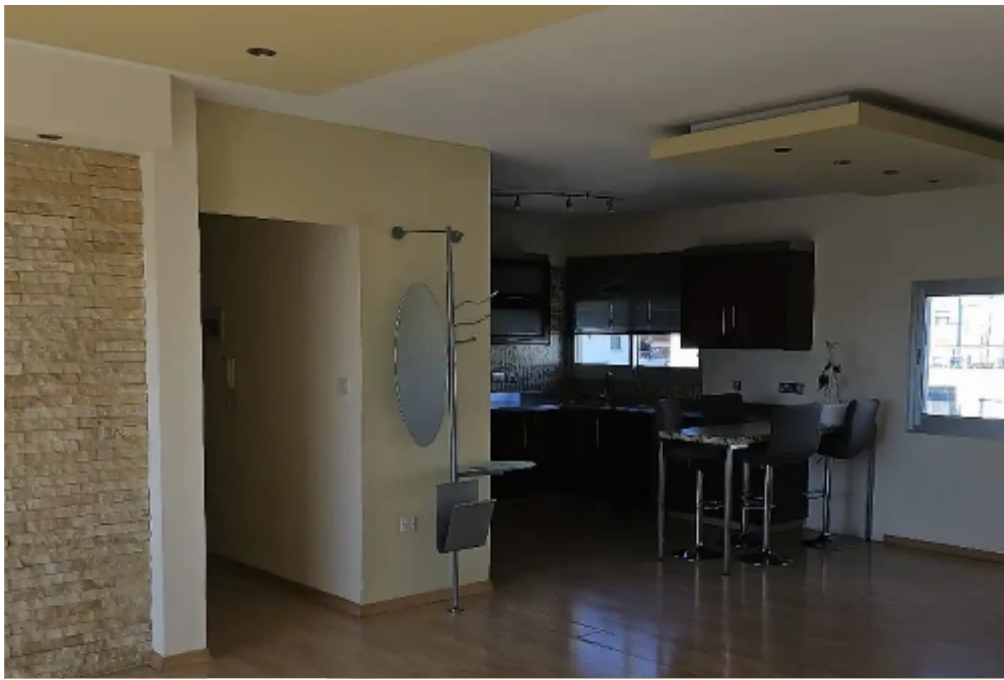

## 2-bedroom apartment to rent

**€1.395**

Limassol, Era-Apollon-Petros-And-Pavlos-3075 , Cyprus

**Offered at:** € 1,200

**Estate ID:** 59977

**Ref:** ba5389032

NET internal area: **110**

Bathrooms: **2**

Bedrooms: **2**

Parking spaces: **Uncovered cars**

Available from: **2024-08-30**

Offered at: **1,200**

Type: **Apartment**

....."2 bedroom apartment at Naffi area, closed to ERA department store in makariou. with 2 baths, walking closet on a small 2 apartment building....."