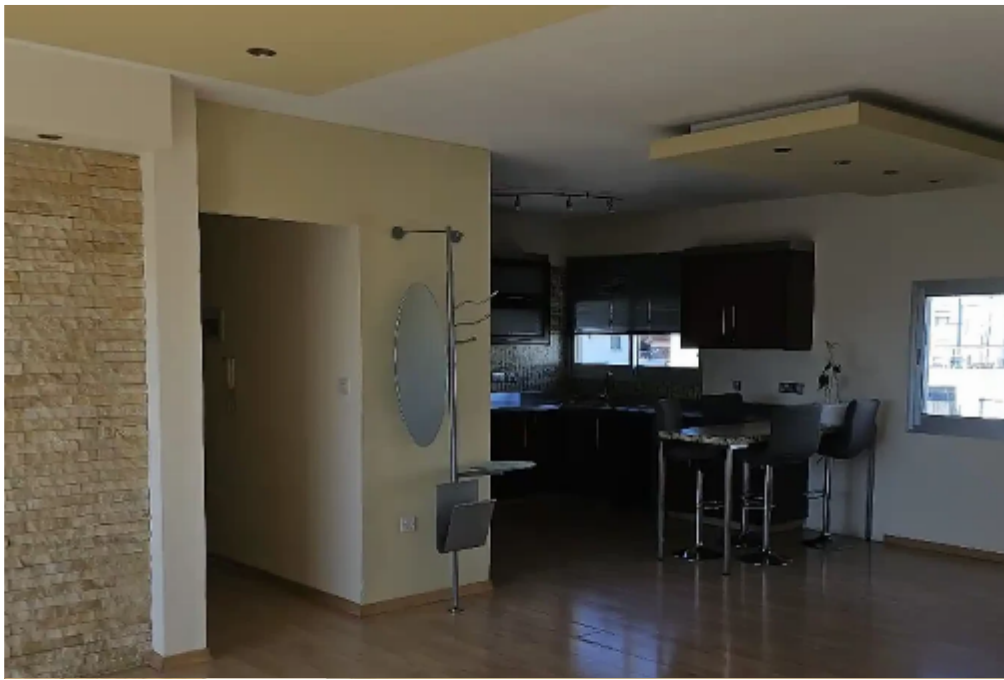

2-bedroom apartment to rent

€1.395

Limassol, Era-Apollon-Petros-And-Pavlos-3075 , Cyprus

Offered at: € 1,200

Estate ID: 59977

Ref: ba5389032

NET internal area: **110**

Bathrooms: **2**

Bedrooms: **2**

Parking spaces: **Uncovered cars**

Available from: **2024-08-30**

Offered at: **1,200**

Type: **Apartment**

2 bedroom apartment at Naffi area, closed to ERA department store in makariou. with 2 baths, walking closet on a small 2 apartment building...