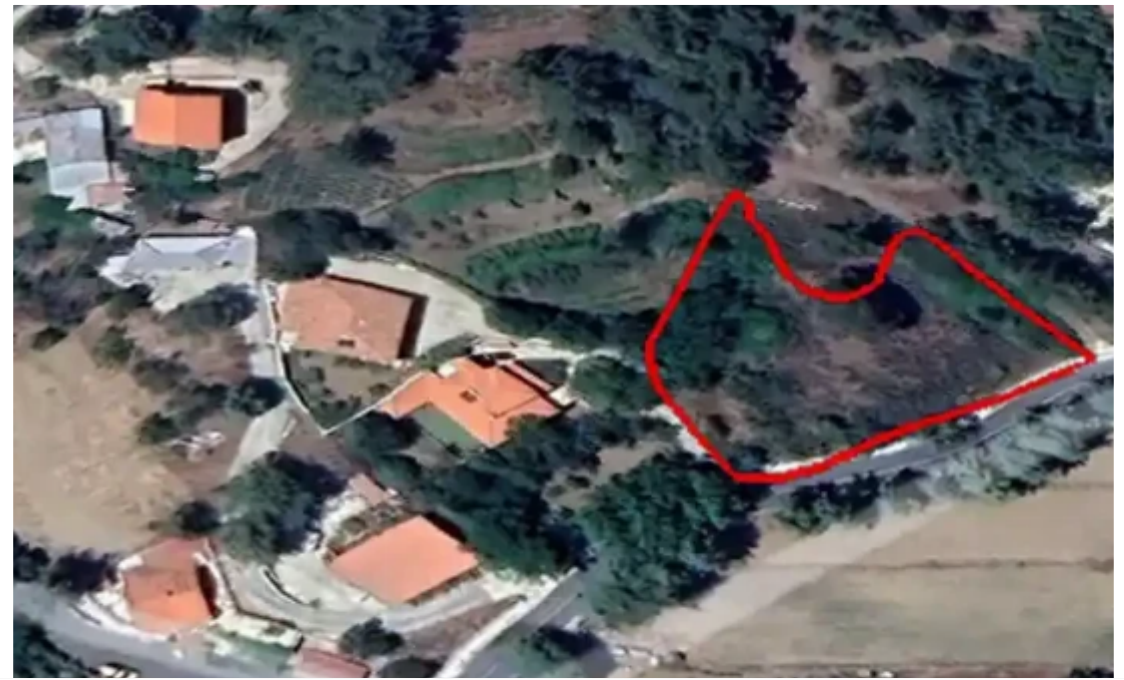

Residential land 1700 m²

€245.000

Limassol, Pano-Platres-4820 , Cyprus

Offered at: €245,000

Estate ID: 59996

Ref: ba5387061

Total plot's-land's area: **1700 m²**

Coverage: **20 %**

Density: **30 %**

Available from: **2024-08-30**

Offered at: **245,000**

Type: **Residential**

""A residential field with amazing mountain views in Pano Platres, Limassol extending to about 1,700 sq.m. Access to the field is via a registered road with total frontage of approximately 60 m. The property falls within Zone H5, with a building coefficient of 30%, coverage of 20%, and permission for 2 floors (8.3m) of construction.""...

Estate on map: