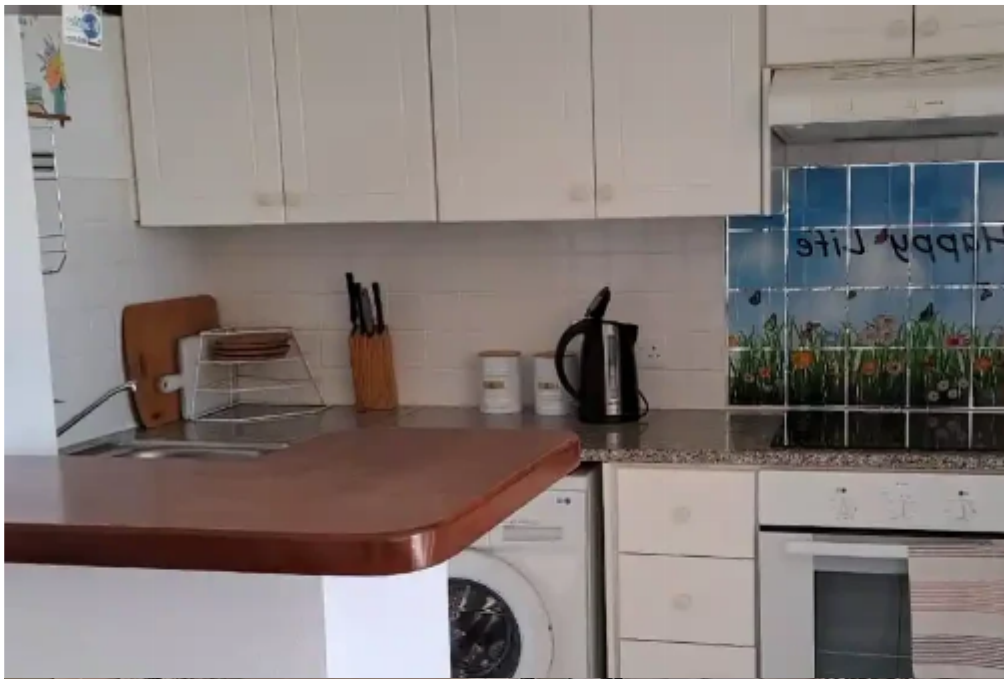

## 2-bedroom penthouse to rent

**€1.450**

Paphos, Neapolis-Geroskipou-8202 , Cyprus

**Offered at:** € 1,450

**Estate ID:** 60043

**Ref:** ba5387330

NET internal area: **130**

Bathrooms: **2**

Bedrooms: **2**

Parking spaces: **Covered cars**

Available from: **2024-08-30**

Offered at: **1,450**

Type: **Penthouse**

""""""Beutifal mini penthouse in a great exclusive complex to rent for long term . Base in Aphrodite springs complex. Well kept, fully furnished .2 e-suit flat. a huge balcony facing sea site. a very big swimming pool in complex. Quiet and safe private place but also near all you need supermarket , shops restaurants. covered parking. bring is your clothes.. you dont have to add anything. for more detalis please mail.""""""..."